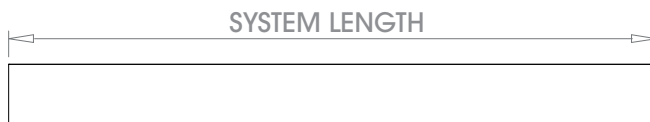

FINISHES **Shades** ☉☉☉ Cloud • Alabaster • Bone • Barley • Dusk • Ceramic • Cream • Mineral • Dove • Parchment • Oatmeal • Millstone • Stone • Clay • Grey Moss
Slate • Cocoa • Moss • Damson • Smoke • Frame Grey • Lead • Earth • Burnt Ash • Flint • Charcoal • Raven

Coat Options **Metallics** ☉☉ Platinum • Champagne • Gold • Cognac • Antique Brass • Gunmetal • Pewter • Bronzed • Natural Silver

Anodic Metals Twilight • Glow • Sky • Sunrise • Storm • Glimmer • Sunset • Night Sky • Midnight

Specialist Can be specified at twice the cost of the standard finish - Bright Aluminium
Can be specified at twice the cost of the standard finish plus a custom fee - Old Brass • Light Bronze • Bronze Art

Custom See Specification Guide for details

Matte ☉
Satin ☉
Gloss ☉

Round H30mm (1^{3/16}"