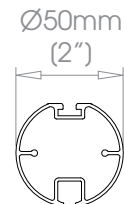

Gliding Options Glider • Wave® Glider • Roller • Wave® Roller

Gliders Single Stack → up to 3m (10')
Pair Stack →← up to 6m (20')

Rollers Single Stack → up to 6m (20')
Pair Stack →← up to 6m (20')

Wave - Gliders Single stack → up to 3m (10')
Pair stack →← up to 6m (20')

Wave - Rollers Single stack → up to 6m (20')
Pair stack →← up to 6m (20')