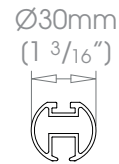

FINISHES **Shades** ☉☉☉ Cloud • Alabaster • Bone • Barley • Dusk • Ceramic • Cream • Mineral • Dove • Parchment • Oatmeal • Millstone • Stone • Clay • Grey Moss
Slate • Cocoa • Moss • Damson • Smoke • Frame Grey • Lead • Earth • Burnt Ash • Flint • Charcoal • Raven

Coat Options **Metallics** ☉☉ Platinum • Champagne • Gold • Cognac • Antique Brass • Gunmetal • Pewter • Bronzed • Natural Silver

Anodic Metals Twilight • Glow • Sky • Sunrise • Storm • Glimmer • Sunset • Night Sky • Midnight

Specialist Can be specified at twice the cost of the standard finish - Bright Aluminium
Can be specified at twice the cost of the standard finish plus a custom fee - Old Brass • Light Bronze • Bronze Art

Custom See Specification Guide for details

Matte ☉
Satin ☉
Gloss ☉

Round H30mm (1^{3/16}"