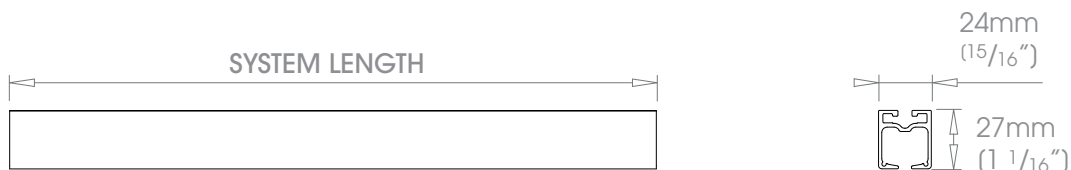

### Square H27mm (1 1/16") Hand Drawn System