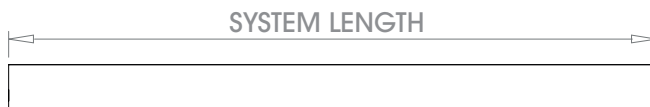

FINISHES **Shades** ☉☉☉ Cloud • Alabaster • Bone • Barley • Dusk • Ceramic • Cream • Mineral • Dove • Parchment • Oatmeal • Millstone • Stone • Clay • Grey Moss
Slate • Cocoa • Moss • Damson • Smoke • Frame Grey • Lead • Earth • Burnt Ash • Flint • Charcoal • Raven
Coat Options **Metallics** ☉☉ Platinum • Champagne • Gold • Cognac • Antique Brass • Gunmetal • Pewter • Bronzed • Natural Silver
Anodic Metals Twilight • Glow • Sky • Sunrise • Storm • Glimmer • Sunset • Night Sky • Midnight
Specialist Can be specified at twice the cost of the standard finish - Bright Aluminium
Can be specified at twice the cost of the standard finish plus a custom fee - Old Brass • Light Bronze • Bronze Art
Custom See Specification Guide for details
Matte ☉
Satin ☉
Gloss ☉

Round $\varnothing 23\text{mm}$ ($15/16''$)