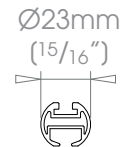

Flat H36mm (1 7/16")

**Gliding Options** Glider • Wave® Glider • Roller • Wave® Roller

Gliders Single Stack → up to 3m (10')  
Pair Stack →← up to 6m (20')

Rollers Single Stack → up to 6m (20')  
Pair Stack →← up to 6m (20')

Wave - Gliders Single stack → up to 3m (10')  
Pair stack →← up to 6m (20')

Wave - Rollers Single stack → up to 6m (20')  
Pair stack →← up to 6m (20')

**FINISHES** **Shades** ☉☉☉ Cloud • Alabaster • Bone • Barley • Dusk • Ceramic • Cream • Mineral • Dove • Parchment • Oatmeal • Millstone • Stone • Clay • Grey Moss  
 Slate • Cocoa • Moss • Damson • Smoke • Frame Grey • Lead • Earth • Burnt Ash • Flint • Charcoal • Raven  
**Coat Options** **Metallics** ☉☉ Platinum • Champagne • Gold • Cognac • Antique Brass • Gunmetal • Pewter • Bronzed • Natural Silver  
**Anodic Metals** Twilight • Glow • Sky • Sunrise • Storm • Glimmer • Sunset • Night Sky • Midnight  
**Specialist** Can be specified at twice the cost of the standard finish - Bright Aluminium  
 Can be specified at twice the cost of the standard finish plus a custom fee - Old Brass • Light Bronze • Bronze Art  
**Custom** See Specification Guide for details  
**Matte** ☉  
**Satin** ☉  
**Gloss** ☉

Round  $\varnothing 23\text{mm}$  ( $15/16''$ )

**Gliding Options** Glider • Wave® Glider • Roller • Wave® Roller

  **Gliders** Single Stack → up to 3m (10')  
 Pair Stack →← up to 6m (20')

 **Rollers** Single Stack → up to 6m (20')  
 Pair Stack →← up to 6m (20')