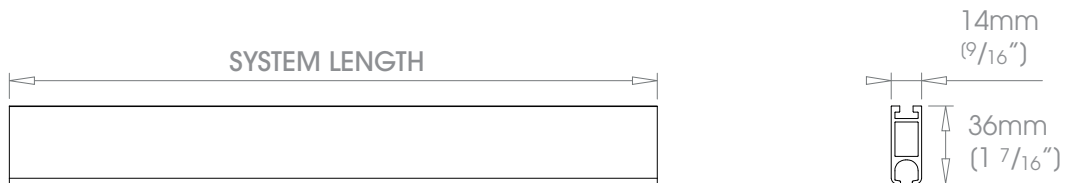

1. **FINISHES**
2. **Shades** ☺☺☺ Cloud • Alabaster • Bone • Barley • Dusk • Ceramic • Cream • Mineral • Dove • Parchment • Oatmeal • Millstone • Stone • Clay • Grey Moss • Slate • Cocoa • Moss • Damson • Smoke • Frame Grey • Lead • Earth • Burnt Ash • Flint • Charcoal • Raven
   - **Coat Options**
     - **Metallics** ☺☺ Platinum • Champagne • Gold • Cognac • Antique Brass • Gunmetal • Pewter • Bronzed • Natural Silver
     - **Anodic Metals** Twilight • Glow • Sky • Sunrise • Storm • Glimmer • Sunset • Night Sky • Midnight
     - **Specialist** Can be specified at twice the cost of the standard finish - Bright Aluminium
     - **Custom** Can be specified at twice the cost of the standard finish plus a custom fee - Old Brass • Light Bronze • Bronze Art
3. See Specification Guide for details

Flat H36mm (1 7/16")