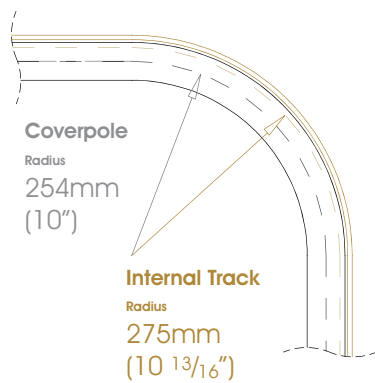

Finishes Ash • Black Ash
Premium Finishes Can be specified at +50% the cost of the standard finish
Cherry • Oak • Walnut

50mm (2")

Uncovered Track