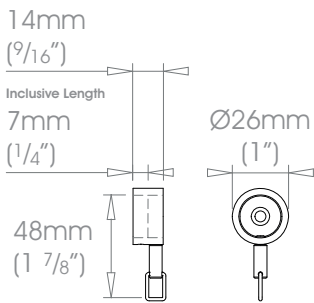

19mm (3/4")

25mm (1")

30mm (1 3/16")

38mm (1 1/2")

⚠️ Recess brackets are not suitable for use with French poles.

- Finishes** Alabaster • Dusk • Slate • Flint • Barley • Dove • Millstone • Clay • Cocoa • Cloud • Ceramic • Bone • Cream • Parchment • Mineral • Damson Moss • Smoke • Frame Grey • Raven **Coat Options** @Matte / @Satin / @Gloss | Platinum • Champagne • Gold • Cognac • Gunmetal
 Antique Brass • Pewter • Bronzed **Coat Options** @Satin / @Gloss | Dawn • Mist • Sunset • Night Sky • Midnight | Brushed Stainless • Natural Silver
- Premium Finishes** Can be specified at twice the cost of the standard finish
 Brushed Brass Tint • Brushed Bronze Tint • Brushed Carbon Tint | Polished Nickel • Polished Brass Plate | Old Silver • Old Pewter • Old Brass
 Light Bronze • Bronze Art

50mm (2")