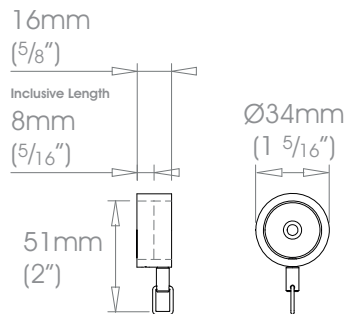

19mm (3/4")

25mm (1")

30mm (1 3/16")

38mm (1 1/2")

⚠️ Recess brackets are not suitable for use with French poles.

- Finishes** Alabaster • Dusk • Slate • Flint • Barley • Dove • Millstone • Clay • Cocoa • Cloud • Ceramic • Bone • Cream • Parchment • Mineral • Damson Moss • Smoke • Frame Grey • Raven **Coat Options** @Matte / @Satin / @Gloss | Platinum • Champagne • Gold • Cognac • Gunmetal
 Antique Brass • Pewter • Bronzed **Coat Options** @Satin / @Gloss | Dawn • Mist • Sunset • Night Sky • Midnight | Brushed Stainless • Natural Silver
- Premium Finishes** Can be specified at twice the cost of the standard finish
 Brushed Brass Tint • Brushed Bronze Tint • Brushed Carbon Tint | Polished Nickel • Polished Brass Plate | Old Silver • Old Pewter • Old Brass
 Light Bronze • Bronze Art

50mm (2")