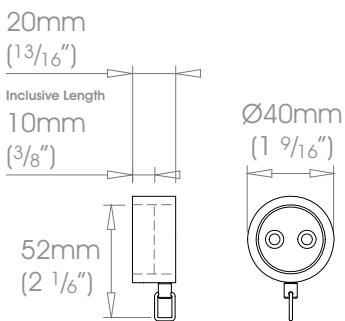

19mm (3/4")

25mm (1")

30mm (1 3/16")

38mm (1 1/2")

⚠️ Recess brackets are not suitable for use with French poles.

- Finishes** Alabaster • Dusk • Slate • Flint • Barley • Dove • Millstone • Clay • Cocoa • Cloud • Ceramic • Bone • Cream • Parchment • Mineral • Damson Moss • Smoke • Frame Grey • Raven **Coat Options** @Matte / @Satin / @Gloss | Platinum • Champagne • Gold • Cognac • Gunmetal
 Antique Brass • Pewter • Bronzed **Coat Options** @Satin / @Gloss | Dawn • Mist • Sunset • Night Sky • Midnight | Brushed Stainless • Natural Silver
- Premium Finishes** Can be specified at twice the cost of the standard finish
 Brushed Brass Tint • Brushed Bronze Tint • Brushed Carbon Tint | Polished Nickel • Polished Brass Plate | Old Silver • Old Pewter • Old Brass
 Light Bronze • Bronze Art

50mm (2")