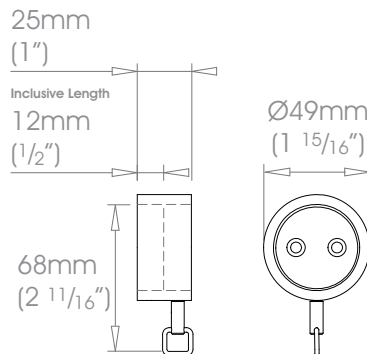

19mm (3/4")

25mm (1")

30mm (1 3/16")

38mm (1 1/2")

⚠️ Recess brackets are not suitable for use with French poles.

- Finishes** Alabaster • Dusk • Slate • Flint • Barley • Dove • Millstone • Clay • Cocoa • Cloud • Ceramic • Bone • Cream • Parchment • Mineral • Damson Moss • Smoke • Frame Grey • Raven **Coat Options** @Matte / @Satin / @Gloss | Platinum • Champagne • Gold • Cognac • Gunmetal
 Antique Brass • Pewter • Bronzed **Coat Options** @Satin / @Gloss | Dawn • Mist • Sunset • Night Sky • Midnight | Brushed Stainless • Natural Silver
- Premium Finishes** Can be specified at twice the cost of the standard finish
 Brushed Brass Tint • Brushed Bronze Tint • Brushed Carbon Tint | Polished Nickel • Polished Brass Plate | Old Silver • Old Pewter • Old Brass
 Light Bronze • Bronze Art

50mm (2")