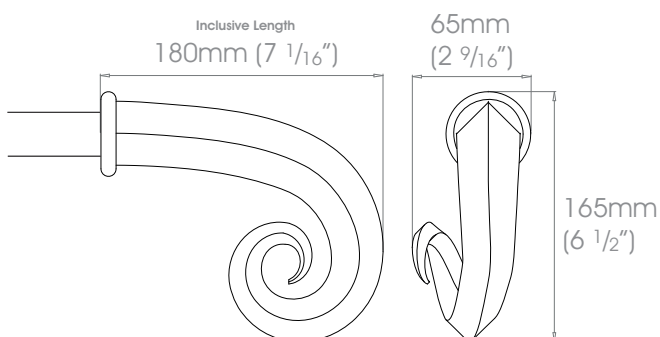

Please note that due to manufacturing process's size and shape may vary slightly to shown diagram.

Finishes

Polished • Natural Steel • Brass Toned • Matte Brass Toned • Antique Brass® • Bronzed® • Oil Rubbed • Waxed • Flint®
Coat Options © Satin

19mm (3/4")

25mm (1")

38mm (1 1/2")

50mm (2") - NOT AVAILABLE