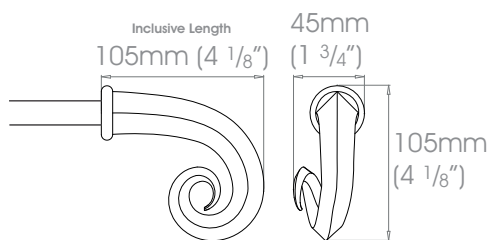

Please note that due to manufacturing process's size and shape may vary slightly to shown diagram.

Finishes

Polished • Natural Steel • Brass Toned • Matte Brass Toned • Antique Brass® • Bronzed® • Oil Rubbed • Waxed • Flint®
Coat Options © Satin

19mm (3/4")

25mm (1")

38mm (1 1/2")

50mm (2") - NOT AVAILABLE