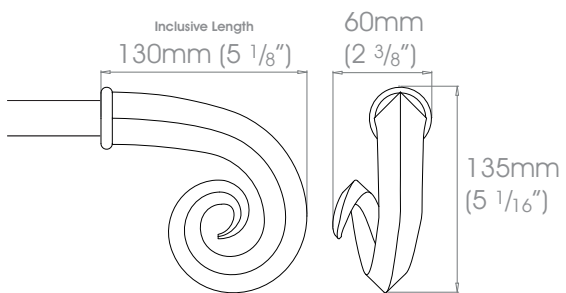

Please note that due to manufacturing process's size and shape may vary slightly to shown diagram.

Finishes

Polished • Natural Steel • Brass Toned • Matte Brass Toned • Antique Brass® • Bronzed® • Oil Rubbed • Waxed • Flint®
Coat Options © Satin

19mm (3/4")

25mm (1")

38mm (1 1/2")

50mm (2") - NOT AVAILABLE