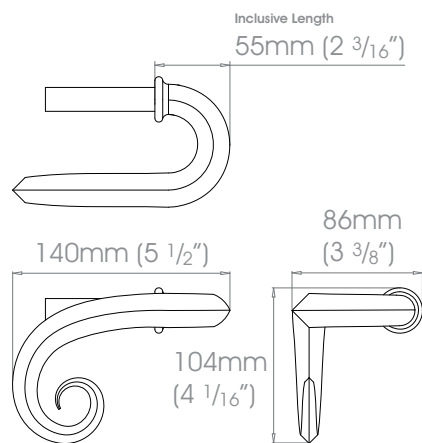

Please note that due to manufacturing process's size and shape may vary slightly to shown diagram.

**Finishes**

Polished • Natural Steel • Brass Toned • Matte Brass Toned • Antique Brass® • Bronzed® • Oil Rubbed • Waxed • Flint®  
**Coat Options** © Satin

**19mm (3/4")**

**25mm (1")**

**38mm (1 1/2") - NOT AVAILABLE**

**50mm (2") - NOT AVAILABLE**