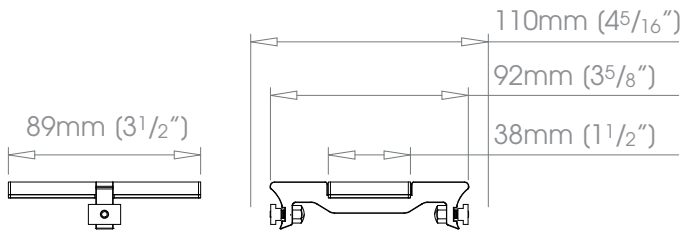

Custom See Specification Guide for details

Matte @
Satin @
Gloss @

F30mm (1³/₁₆") B30mm (1³/₁₆")

F38mm (1¹/₂") B38mm (1¹/₂")