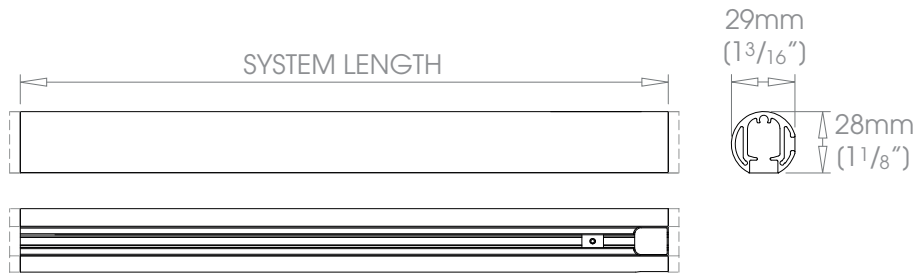

ø30mm (1 3/16")

Glider Options Single Stack → • Pair Stack →←

GLIDER
 Colour options
 Gypsum • Anthracite

SINE GLIDER
 Colour options
 Gypsum • Anthracite

METALCOAT GLIDER
 Colour options
 System Colour ☉ • Brushed Nickel