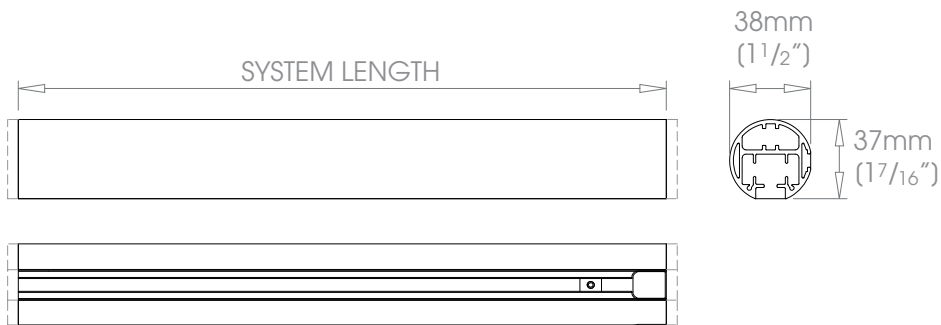

Custom See Specification Guide for details

Matte ☉
Satin ☉
Gloss ☉

ø38mm (1 1/2")

Glider Options Single Stack → • Pair Stack → ←

Sine Pitch
80mm

Sine Pitch
80mm

Roller Options Single Stack → • Pair Stack → ←