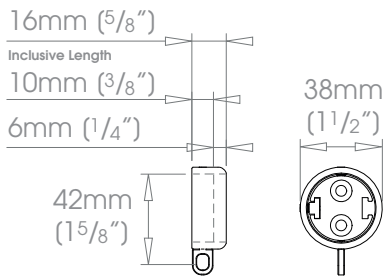

Recess brackets are not suitable for use with flush ceiling brackets

FINISHES Shades ☉☉☉ Cloud • Alabaster • Bone • Barley • Dusk • Ceramic • Cream • Mineral • Dove • Parchment • Oatmeal • Millstone • Stone • Clay • Grey Moss
 Slate • Cocoa • Moss • Damson • Smoke • Frame Grey • Lead • Earth • Burnt Ash • Flint • Charcoal • Raven
 Coat Options **Metallics** ☉☉ Platinum • Champagne • Gold • Cognac • Antique Brass • Gunmetal • Pewter • Bronzed
Anodic Metals Twilight • Glow • Sky • Sunrise • Storm • Glimmer • Sunset • Night Sky • Midnight
Custom See Specification Guide for details
 Matte ☉
 Satin ☉
 Gloss ☉

ø30mm (1 3/16")

ø38mm (1 1/2")