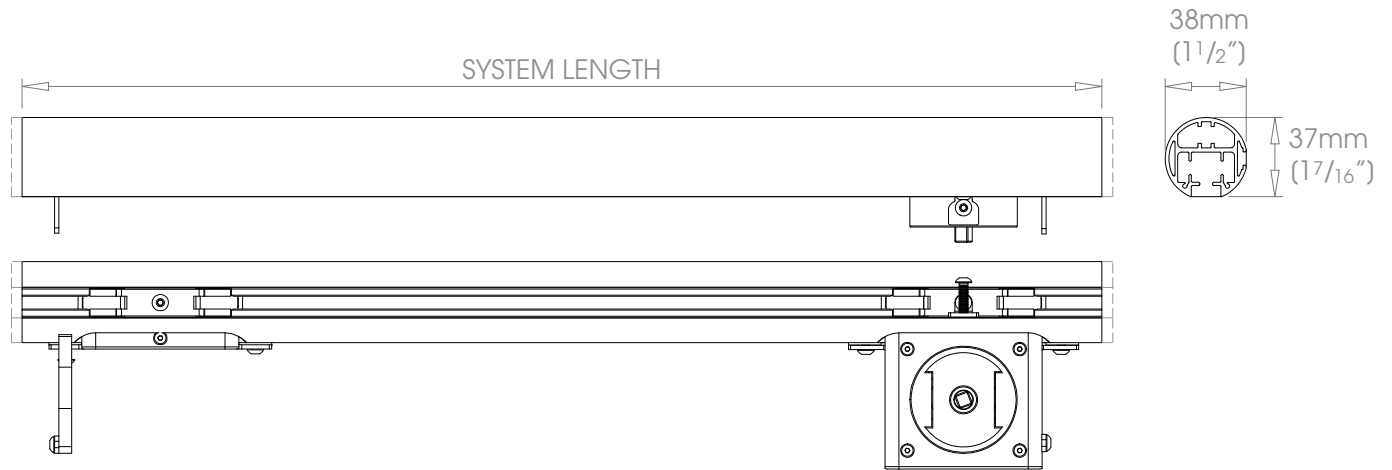

ø38mm (1 1/2") - Right Hand Drive

Glider Options Single Stack → • Pair Stack →←

GLIDER Colour options Gypsum • Anthracite	SINE GLIDER Colour options Gypsum • Anthracite	METALCOAT GLIDER Colour options System Colour ☉ • Brushed Nickel	METALCOAT SINE GLIDER Colour options System Colour ☉ • Brushed Nickel
	Sine Pitch 80mm		Sine Pitch 80mm

Roller Options Single Stack → • Pair Stack →←

ROLLER Colour options White • Black	RIPPLEFOLD ROLLER Colour options White • Black	RIPPLEFOLD ROLLER Colour options White
	Ripple Pitch 80mm	Fullness options 80% • 100% • 120%