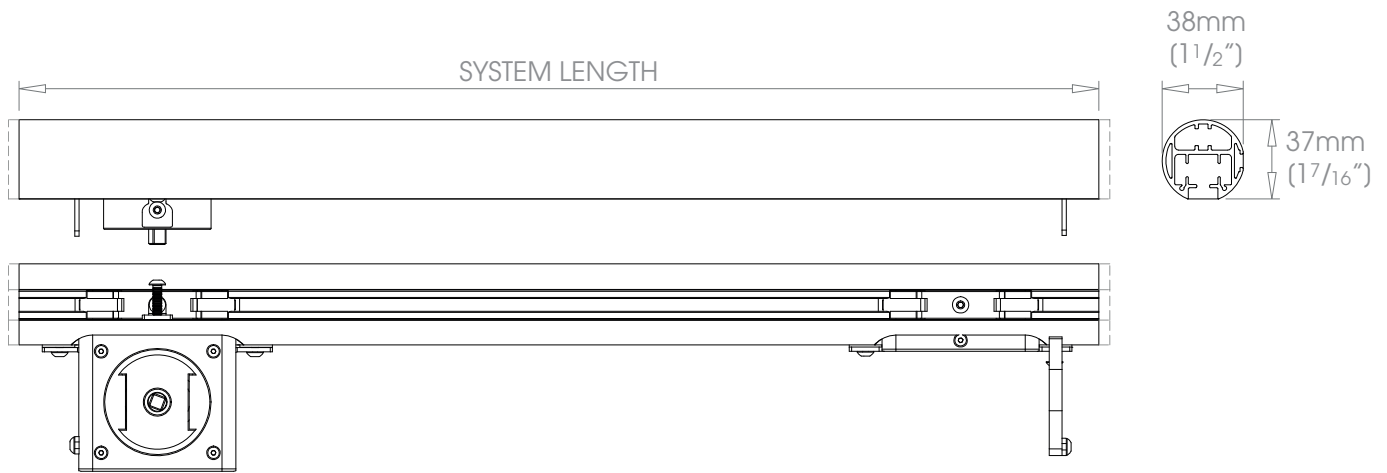

ø38mm (1 1/2") - Left Hand Drive

Glider Options Single Stack → • Pair Stack →←

- | | | | |
|--|--|--|---|
|  <p>GLIDER
Colour options
Gypsum • Anthracite</p> |  <p>SINE GLIDER
Colour options
Gypsum • Anthracite</p> |  <p>METALCOAT GLIDER
Colour options
System Colour ☉ • Brushed Nickel</p> |  <p>METALCOAT SINE GLIDER
Colour options
System Colour ☉ • Brushed Nickel</p> |
| | <p>Sine Pitch
80mm</p> | | <p>Sine Pitch
80mm</p> |