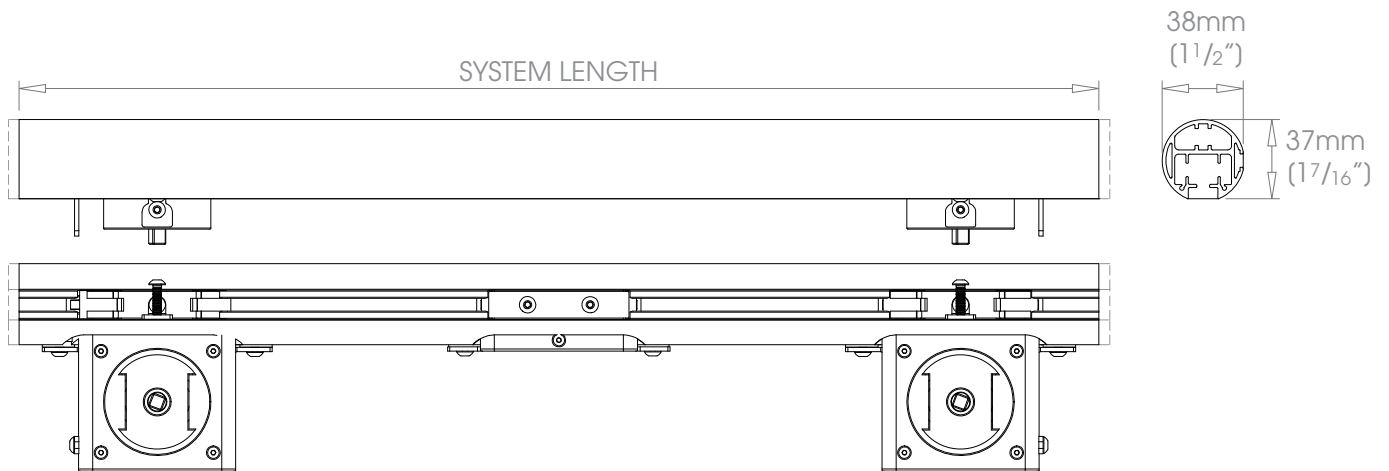

ø38mm (1 1/2") - Twin Drive

Glider Options Single Stack → • Pair Stack →←

GLIDER Colour options Gypsum • Anthracite	SINE GLIDER Colour options Gypsum • Anthracite	METALCOAT GLIDER Colour options System Colour ☉ • Brushed Nickel	METALCOAT SINE GLIDER Colour options System Colour ☉ • Brushed Nickel
	Sine Pitch 80mm		Sine Pitch 80mm

Roller Options Single Stack → • Pair Stack →←

ROLLER Colour options White • Black	RIPPLEFOLD ROLLER Colour options White • Black	RIPPLEFOLD ROLLER Colour options White
	Ripple Pitch 80mm	Fullness options 80% • 100% • 120%