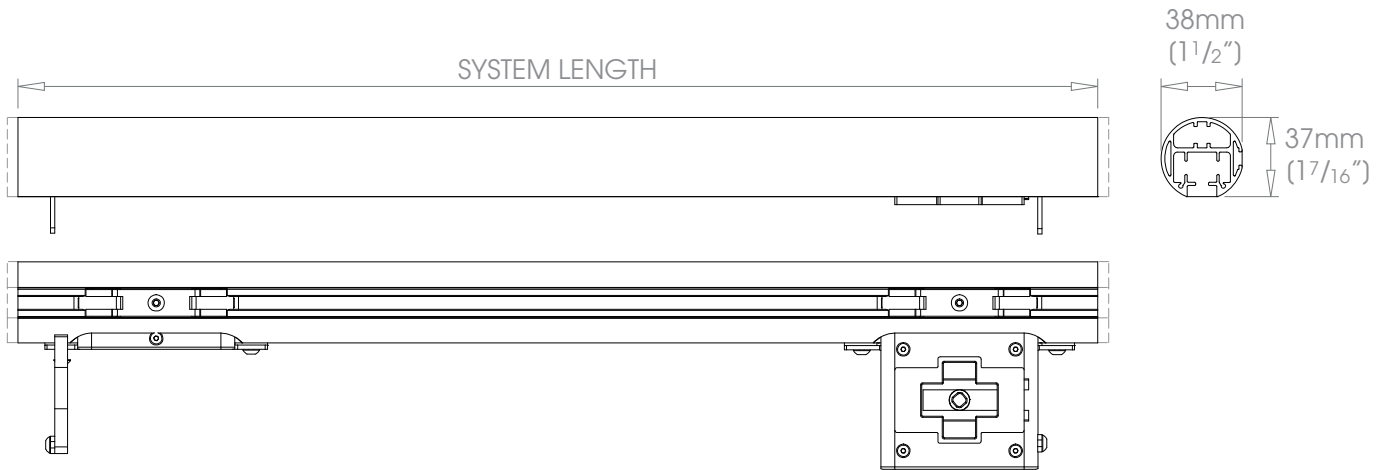

ø38mm (1 1/2") - Right Hand Drive

Glider Options Single Stack → • Pair Stack →←

GLIDER Colour options Gypsum • Anthracite	SINE GLIDER Colour options Gypsum • Anthracite	METALCOAT GLIDER Colour options System Colour ☉ • Brushed Nickel	METALCOAT SINE GLIDER Colour options System Colour ☉ • Brushed Nickel
	Sine Pitch 80mm		Sine Pitch 80mm

Roller Options Single Stack → • Pair Stack →←

ROLLER Colour options White • Black	RIPPLEFOLD ROLLER Colour options White • Black	RIPPLEFOLD ROLLER Colour options White
	Ripple Pitch 80mm	Fullness options 80% • 100% • 120%