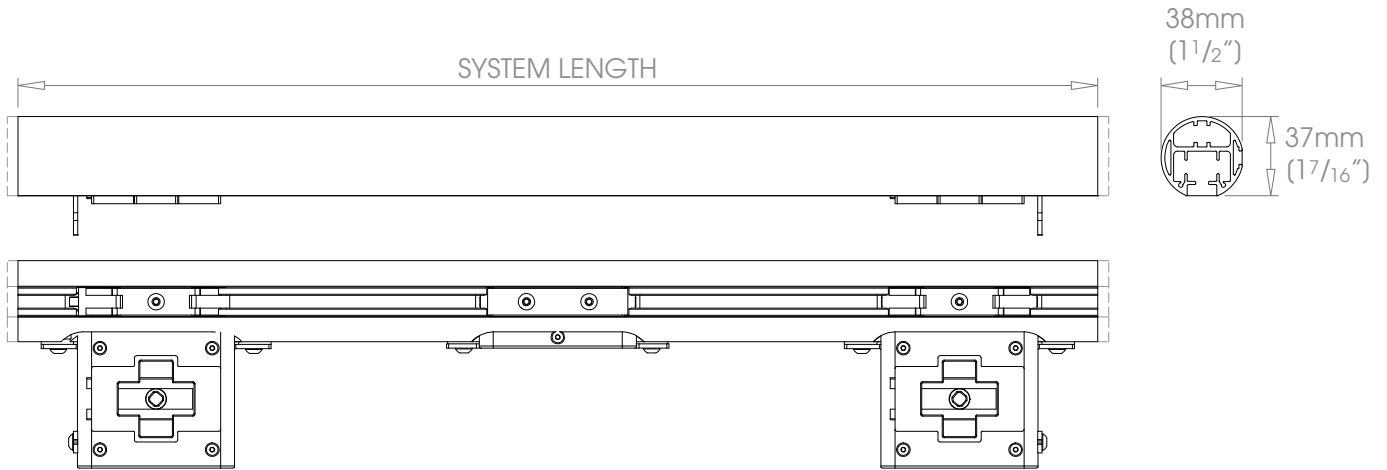

ø38mm (1 1/2") - Twin Drive

Glider Options Single Stack → • Pair Stack →←

GLIDER Colour options Gypsum • Anthracite	SINE GLIDER Colour options Gypsum • Anthracite Sine Pitch 80mm	METALCOAT GLIDER Colour options System Colour ☉ • Brushed Nickel	METALCOAT SINE GLIDER Colour options System Colour ☉ • Brushed Nickel Sine Pitch 80mm

Roller Options Single Stack → • Pair Stack →←

ROLLER Colour options White • Black	RIPPLEFOLD ROLLER Colour options White • Black Ripple Pitch 80mm	RIPPLEFOLD ROLLER Colour options White Fullness options 80% • 100% • 120%