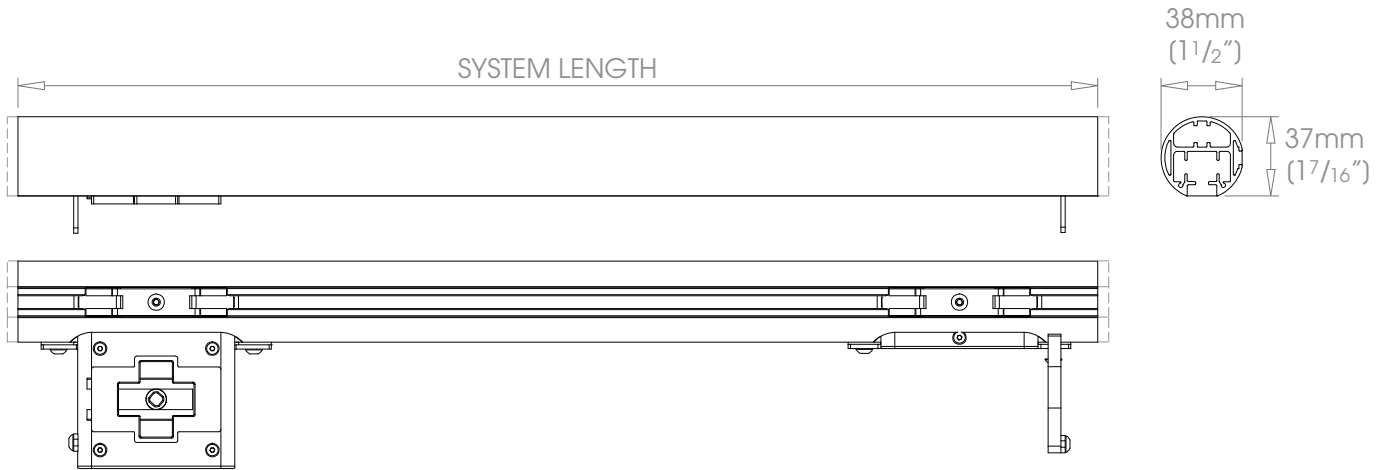

ø38mm (1 1/2") - Left Hand Drive

Glider Options Single Stack → • Pair Stack →←

GLIDER Colour options Gypsum • Anthracite	SINE GLIDER Colour options Gypsum • Anthracite Sine Pitch 80mm	METALCOAT GLIDER Colour options System Colour ☉ • Brushed Nickel	METALCOAT SINE GLIDER Colour options System Colour ☉ • Brushed Nickel Sine Pitch 80mm

Roller Options Single Stack → • Pair Stack →←

ROLLER Colour options White • Black	RIPPLEFOLD ROLLER Colour options White • Black Ripple Pitch 80mm	RIPPLEFOLD ROLLER Colour options White Fullness options 80% • 100% • 120%