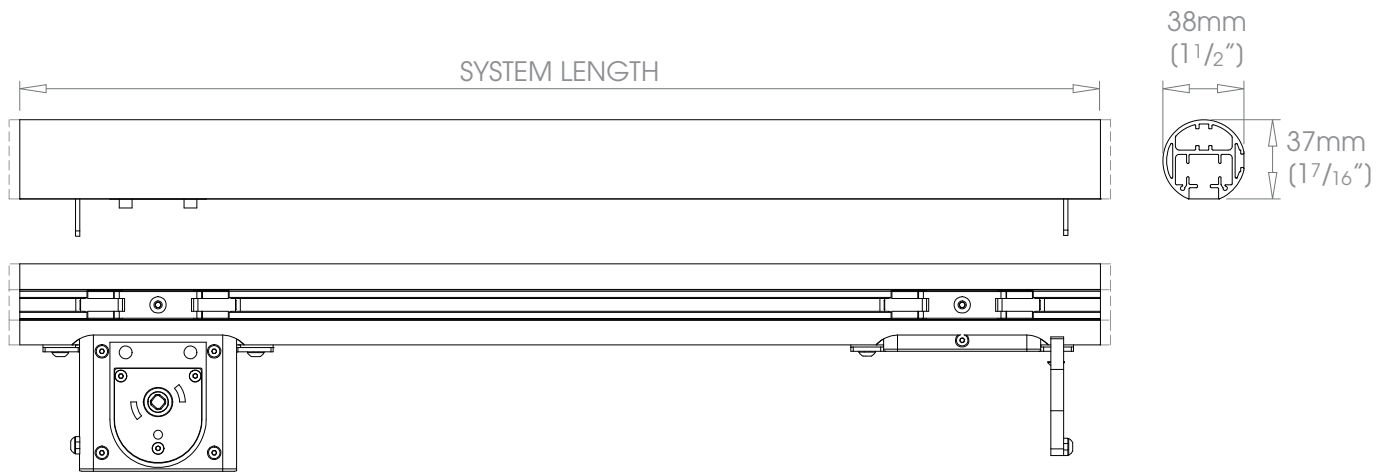

ø38mm (1 1/2") - Left Hand Drive

Glider Options Single Stack → • Pair Stack →←

- | | | | |
|--|--|--|---|
|  <p>GLIDER
Colour options
Gypsum • Anthracite</p> |  <p>SINE GLIDER
Colour options
Gypsum • Anthracite</p> |  <p>METALCOAT GLIDER
Colour options
System Colour ☉ • Brushed Nickel</p> |  <p>METALCOAT SINE GLIDER
Colour options
System Colour ☉ • Brushed Nickel</p> |
| | <p>Sine Pitch
80mm</p> | | <p>Sine Pitch
80mm</p> |