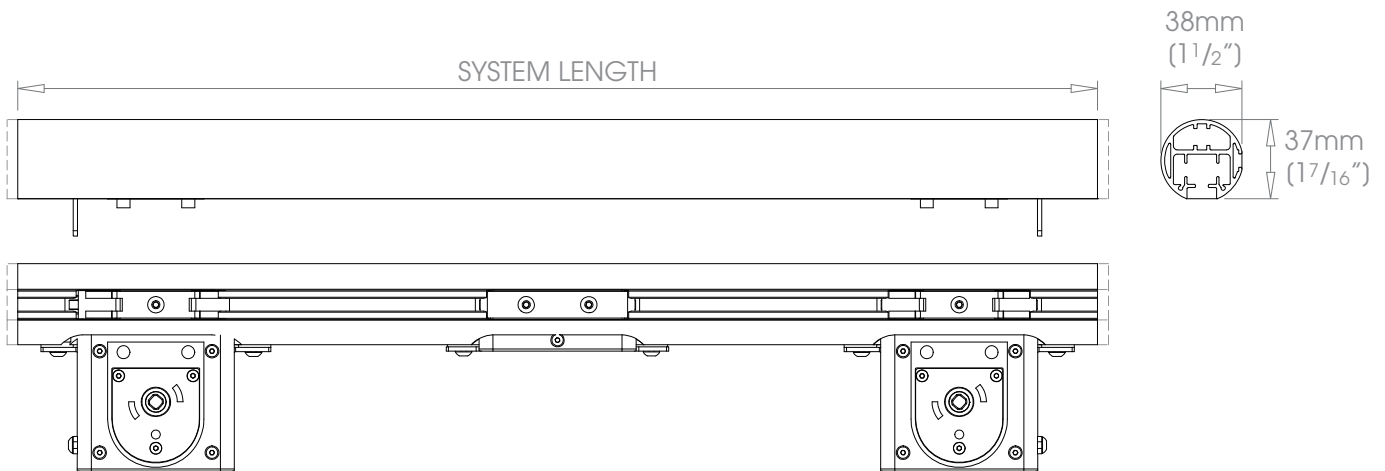

ø38mm (1 1/2") - Twin Drive

Glider Options Single Stack → • Pair Stack →←

GLIDER Colour options Gypsum • Anthracite	SINE GLIDER Colour options Gypsum • Anthracite	METALCOAT GLIDER Colour options System Colour ☉ • Brushed Nickel	METALCOAT SINE GLIDER Colour options System Colour ☉ • Brushed Nickel
	Sine Pitch 80mm		Sine Pitch 80mm

Roller Options Single Stack → • Pair Stack →←

ROLLER Colour options White • Black	RIPPLEFOLD ROLLER Colour options White • Black	RIPPLEFOLD ROLLER Colour options White
	Ripple Pitch 80mm	Fullness options 80% • 100% • 120%