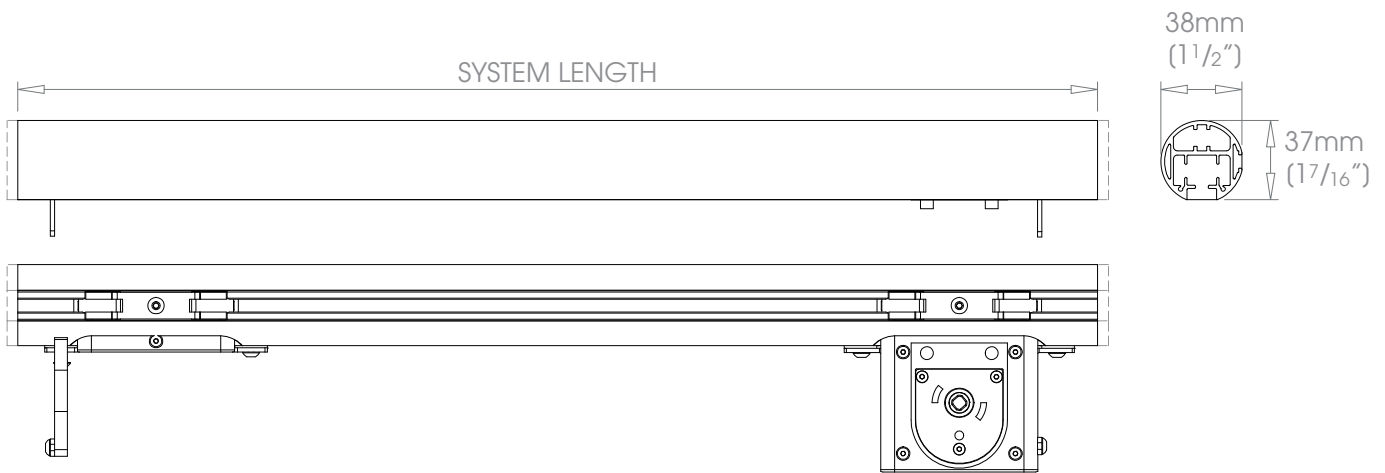

ø38mm (1 1/2") - Right Hand Drive

Glider Options Single Stack → • Pair Stack →←

GLIDER Colour options Gypsum • Anthracite	SINE GLIDER Colour options Gypsum • Anthracite	METALCOAT GLIDER Colour options System Colour @ • Brushed Nickel	METALCOAT SINE GLIDER Colour options System Colour @ • Brushed Nickel
	Sine Pitch 80mm		Sine Pitch 80mm

Roller Options Single Stack → • Pair Stack →←

ROLLER Colour options White • Black	RIPPLEFOLD ROLLER Colour options White • Black	RIPPLEFOLD ROLLER Colour options White
	Ripple Pitch 80mm	Fullness options 80% • 100% • 120%