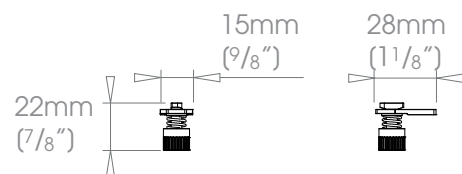

#### 2255 Adjustable Brake (Compatible with Draw Rod Carrier)