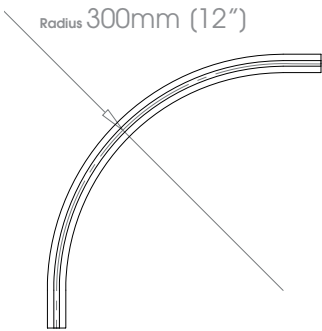

Round $\varnothing 23\text{mm}$ ($15/16''$)

Round $\varnothing 30\text{mm}$ ($13/16''$)

Round $\varnothing 50\text{mm}$ (2")

! Square & 50mm (2") Gliderpole not available in Bright Aluminium finish

- FINISHES** Shades ③③③ Cloud • Alabaster • Bone • Barley • Dusk • Ceramic • Cream • Mineral • Dove • Parchment • Oatmeal • Millstone • Stone • Clay • Grey Moss
 Slate • Cocoa • Moss • Damson • Smoke • Frame Grey • Lead • Earth • Burnt Ash • Flint • Charcoal • Raven
 Coat Options **Metallics** ③③ Platinum • Champagne • Gold • Cognac • Antique Brass • Gunmetal • Pewter • Bronzed • Natural Silver
Anodic Metals Twilight • Glow • Sky • Sunrise • Storm • Glimmer • Sunset • Night Sky • Midnight
Specialist Can be specified at twice the cost of the standard finish - Polished Nickel
 Can be specified at twice the cost of the standard finish plus a custom fee - Old Brass • Light Bronze • Bronze Art
 See Specification Guide for details
Custom

Square H27mm (1 1/16")

Round ø50mm (2")

Round ø30mm (1 3/16")