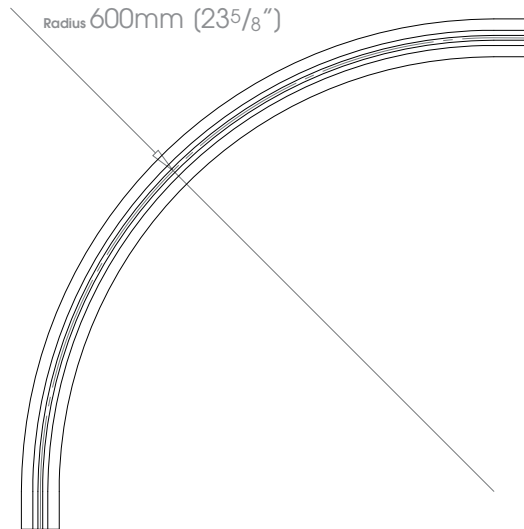

Square H27mm (1 1/16")

Flat H36mm (1 7/16")

! Square & 50mm (2") Gliderpole not available in Bright Aluminium finish

FINISHES Shades @@@ Cloud • Alabaster • Bone • Barley • Dusk • Ceramic • Cream • Mineral • Dove • Parchment • Oatmeal • Millstone • Stone • Clay • Grey Moss
 Slate • Cocoa • Moss • Damson • Smoke • Frame Grey • Lead • Earth • Burnt Ash • Flint • Charcoal • Raven
 Coat Options **Metallics** @@ Platinum • Champagne • Gold • Cognac • Antique Brass • Gunmetal • Pewter • Bronzed • Natural Silver
Anodic Metals Twilight • Glow • Sky • Sunrise • Storm • Glimmer • Sunset • Night Sky • Midnight
Specialist Can be specified at twice the cost of the standard finish - Polished Nickel
 Can be specified at twice the cost of the standard finish plus a custom fee - Old Brass • Light Bronze • Bronze Art
Custom See Specification Guide for details
 Matte @
 Satin @
 Gloss @

Round $\varnothing 23\text{mm}$ ($15/16''$)

Round $\varnothing 30\text{mm}$ ($13/16''$)

Round $\varnothing 50\text{mm}$ (2")

! Square & 50mm (2") Gliderpole not available in Bright Aluminium finish

- FINISHES** Shades ③③③ Cloud • Alabaster • Bone • Barley • Dusk • Ceramic • Cream • Mineral • Dove • Parchment • Oatmeal • Millstone • Stone • Clay • Grey Moss
 Slate • Cocoa • Moss • Damson • Smoke • Frame Grey • Lead • Earth • Burnt Ash • Flint • Charcoal • Raven
 Coat Options **Metallics** ③③ Platinum • Champagne • Gold • Cognac • Antique Brass • Gunmetal • Pewter • Bronzed • Natural Silver
Anodic Metals Twilight • Glow • Sky • Sunrise • Storm • Glimmer • Sunset • Night Sky • Midnight
Specialist Can be specified at twice the cost of the standard finish - Polished Nickel
 Can be specified at twice the cost of the standard finish plus a custom fee - Old Brass • Light Bronze • Bronze Art
 See Specification Guide for details
Custom

Square H27mm (1 1/16")

Round ø50mm (2")

Round ø30mm (1 3/16")