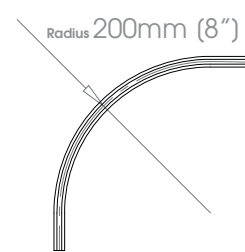

Square H27mm (1 1/16")

Flat H36mm (1 7/16")

! Square & 50mm (2") Gliderpole not available in Bright Aluminium finish

FINISHES Shades @@@ Cloud • Alabaster • Bone • Barley • Dusk • Ceramic • Cream • Mineral • Dove • Parchment • Oatmeal • Millstone • Stone • Clay • Grey Moss
 Slate • Cocoa • Moss • Damson • Smoke • Frame Grey • Lead • Earth • Burnt Ash • Flint • Charcoal • Raven
 Coat Options **Metallics** @@ Platinum • Champagne • Gold • Cognac • Antique Brass • Gunmetal • Pewter • Bronzed • Natural Silver
Anodic Metals Twilight • Glow • Sky • Sunrise • Storm • Glimmer • Sunset • Night Sky • Midnight
Specialist Can be specified at twice the cost of the standard finish - Polished Nickel
 Can be specified at twice the cost of the standard finish plus a custom fee - Old Brass • Light Bronze • Bronze Art
Custom See Specification Guide for details
 Matte @
 Satin @
 Gloss @

Square H27mm (1 1/16")

Round ø50mm (2")

Round ø30mm (1 3/16")