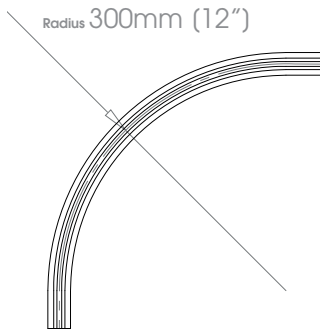

Square H27mm (1 1/16")

Flat H36mm (1 7/16")

! Square & 50mm (2") Gliderpole not available in Bright Aluminium finish

FINISHES Shades @@@ Cloud • Alabaster • Bone • Barley • Dusk • Ceramic • Cream • Mineral • Dove • Parchment • Oatmeal • Millstone • Stone • Clay • Grey Moss
 Slate • Cocoa • Moss • Damson • Smoke • Frame Grey • Lead • Earth • Burnt Ash • Flint • Charcoal • Raven
 Coat Options **Metallics** @@ Platinum • Champagne • Gold • Cognac • Antique Brass • Gunmetal • Pewter • Bronzed • Natural Silver
Anodic Metals Twilight • Glow • Sky • Sunrise • Storm • Glimmer • Sunset • Night Sky • Midnight
Specialist Can be specified at twice the cost of the standard finish - Polished Nickel
 Can be specified at twice the cost of the standard finish plus a custom fee - Old Brass • Light Bronze • Bronze Art
Custom See Specification Guide for details
 Matte @
 Satin @
 Gloss @

Round $\varnothing 23\text{mm}$ ($15/16''$)

Round $\varnothing 30\text{mm}$ ($13/16''$)

Round $\varnothing 50\text{mm}$ (2")

! Square & 50mm (2") Gliderpole not available in Bright Aluminium finish

- FINISHES** Shades ③③③ Cloud • Alabaster • Bone • Barley • Dusk • Ceramic • Cream • Mineral • Dove • Parchment • Oatmeal • Millstone • Stone • Clay • Grey Moss
 Slate • Cocoa • Moss • Damson • Smoke • Frame Grey • Lead • Earth • Burnt Ash • Flint • Charcoal • Raven
 Coat Options **Metallics** ③③ Platinum • Champagne • Gold • Cognac • Antique Brass • Gunmetal • Pewter • Bronzed • Natural Silver
Anodic Metals Twilight • Glow • Sky • Sunrise • Storm • Glimmer • Sunset • Night Sky • Midnight
Specialist Can be specified at twice the cost of the standard finish - Polished Nickel
 Can be specified at twice the cost of the standard finish plus a custom fee - Old Brass • Light Bronze • Bronze Art
 See Specification Guide for details
Custom

Square H27mm (1 1/16")

Round ø50mm (2")

Round ø30mm (1 3/16")