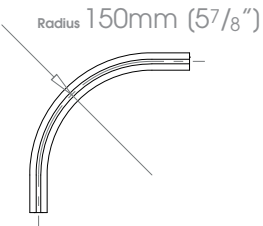

Square H27mm (1 1/16")

Flat H36mm (1 7/16")

! Square & 50mm (2") Gliderpole not available in Bright Aluminium finish

FINISHES Shades @@@ Cloud • Alabaster • Bone • Barley • Dusk • Ceramic • Cream • Mineral • Dove • Parchment • Oatmeal • Millstone • Stone • Clay • Grey Moss
 Slate • Cocoa • Moss • Damson • Smoke • Frame Grey • Lead • Earth • Burnt Ash • Flint • Charcoal • Raven
 Coat Options **Metallics** @@ Platinum • Champagne • Gold • Cognac • Antique Brass • Gunmetal • Pewter • Bronzed • Natural Silver
Anodic Metals Twilight • Glow • Sky • Sunrise • Storm • Glimmer • Sunset • Night Sky • Midnight
Specialist Can be specified at twice the cost of the standard finish - Polished Nickel
 Can be specified at twice the cost of the standard finish plus a custom fee - Old Brass • Light Bronze • Bronze Art
Custom See Specification Guide for details
 Matte @
 Satin @
 Gloss @

Round $\varnothing 23\text{mm}$ ($15/16''$)

Round $\varnothing 30\text{mm}$ ($13/16''$)

Round $\varnothing 50\text{mm}$ (2")

! Square & 50mm (2") Gliderpole not available in Bright Aluminium finish

- FINISHES** Shades ③③③ Cloud • Alabaster • Bone • Barley • Dusk • Ceramic • Cream • Mineral • Dove • Parchment • Oatmeal • Millstone • Stone • Clay • Grey Moss
 Slate • Cocoa • Moss • Damson • Smoke • Frame Grey • Lead • Earth • Burnt Ash • Flint • Charcoal • Raven
 Coat Options **Metallics** ③③ Platinum • Champagne • Gold • Cognac • Antique Brass • Gunmetal • Pewter • Bronzed • Natural Silver
Anodic Metals Twilight • Glow • Sky • Sunrise • Storm • Glimmer • Sunset • Night Sky • Midnight
Specialist Can be specified at twice the cost of the standard finish - Polished Nickel
 Can be specified at twice the cost of the standard finish plus a custom fee - Old Brass • Light Bronze • Bronze Art
 See Specification Guide for details
Custom

Square H27mm (1 1/16")

Round ø50mm (2")

Round ø30mm (1 3/16")