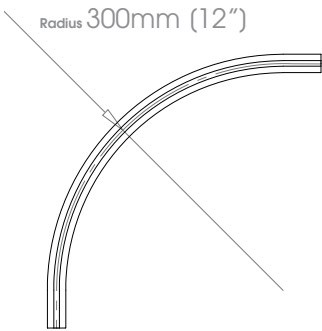

Square H27mm (1 1/16")

Flat H36mm (1 7/16")

! Square & 50mm (2") Gliderpole not available in Bright Aluminium finish

FINISHES Shades @@@ Cloud • Alabaster • Bone • Barley • Dusk • Ceramic • Cream • Mineral • Dove • Parchment • Oatmeal • Millstone • Stone • Clay • Grey Moss
 Slate • Cocoa • Moss • Damson • Smoke • Frame Grey • Lead • Earth • Burnt Ash • Flint • Charcoal • Raven
 Coat Options **Metallics** @@ Platinum • Champagne • Gold • Cognac • Antique Brass • Gunmetal • Pewter • Bronzed • Natural Silver
Anodic Metals Twilight • Glow • Sky • Sunrise • Storm • Glimmer • Sunset • Night Sky • Midnight
Specialist Can be specified at twice the cost of the standard finish - Polished Nickel
 Can be specified at twice the cost of the standard finish plus a custom fee - Old Brass • Light Bronze • Bronze Art
Custom See Specification Guide for details
 Matte @
 Satin @
 Gloss @

Square H27mm (1 1/16")

Round ø50mm (2")

Round ø30mm (1 3/16")