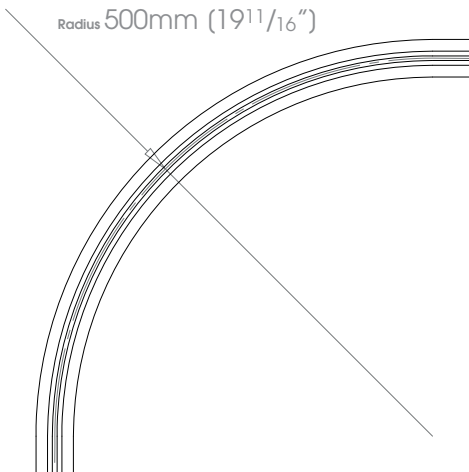

Square H27mm (1 1/16")

Flat H36mm (1 7/16")

! Square & 50mm (2") Gliderpole not available in Bright Aluminium finish

FINISHES Shades @@@ Cloud • Alabaster • Bone • Barley • Dusk • Ceramic • Cream • Mineral • Dove • Parchment • Oatmeal • Millstone • Stone • Clay • Grey Moss
 Slate • Cocoa • Moss • Damson • Smoke • Frame Grey • Lead • Earth • Burnt Ash • Flint • Charcoal • Raven
 Coat Options **Metallics** @@ Platinum • Champagne • Gold • Cognac • Antique Brass • Gunmetal • Pewter • Bronzed • Natural Silver
Anodic Metals Twilight • Glow • Sky • Sunrise • Storm • Glimmer • Sunset • Night Sky • Midnight
Specialist Can be specified at twice the cost of the standard finish - Polished Nickel
 Can be specified at twice the cost of the standard finish plus a custom fee - Old Brass • Light Bronze • Bronze Art
Custom See Specification Guide for details
 Matte @
 Satin @
 Gloss @

Round $\varnothing 23\text{mm}$ ($15/16''$)

Round $\varnothing 30\text{mm}$ ($13/16''$)

Round $\varnothing 50\text{mm}$ (2")

! Square & 50mm (2") Gliderpole not available in Bright Aluminium finish

- FINISHES** Shades ③③③ Cloud • Alabaster • Bone • Barley • Dusk • Ceramic • Cream • Mineral • Dove • Parchment • Oatmeal • Millstone • Stone • Clay • Grey Moss
 Slate • Cocoa • Moss • Damson • Smoke • Frame Grey • Lead • Earth • Burnt Ash • Flint • Charcoal • Raven
 Coat Options **Metallics** ③③ Platinum • Champagne • Gold • Cognac • Antique Brass • Gunmetal • Pewter • Bronzed • Natural Silver
Anodic Metals Twilight • Glow • Sky • Sunrise • Storm • Glimmer • Sunset • Night Sky • Midnight
Specialist Can be specified at twice the cost of the standard finish - Polished Nickel
 Can be specified at twice the cost of the standard finish plus a custom fee - Old Brass • Light Bronze • Bronze Art
 See Specification Guide for details
Custom

Square H27mm (1 1/16")

Round ø50mm (2")

Round ø30mm (1 3/16")