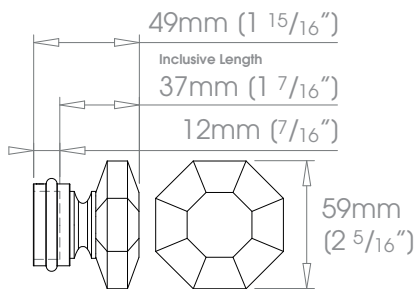

Custom

Matte @
Satin @
Gloss @

Round $\varnothing 30\text{mm}$ ($1\frac{3}{16}$ "

Round $\varnothing 50\text{mm}$ (2"