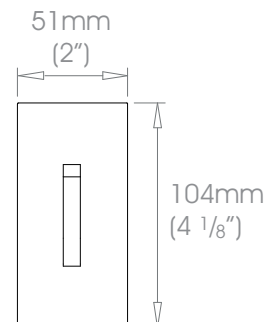

Can be specified at twice the cost of the standard finish plus a custom fee - Old Brass • Light Bronze • Bronze Art

See Specification Guide for details

19mm (3/4")

25mm (1")

30mm (1 3/16")

38mm (1 1/2")

FINISHES

Custom

Can be specified at twice the cost of the standard finish plus a custom fee - Old Brass • Light Bronze • Bronze Art
See Specification Guide for details

50mm (2")