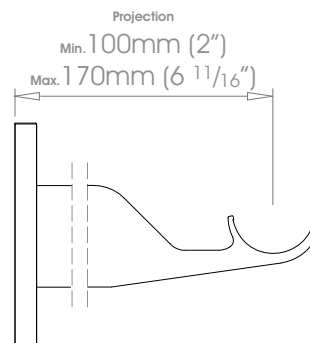

Can be specified at twice the cost of the standard finish plus a custom fee - Old Brass • Light Bronze • Bronze Art

See Specification Guide for details

19mm (3/4")

25mm (1")

30mm (1 3/16")

38mm (1 1/2")

FINISHES