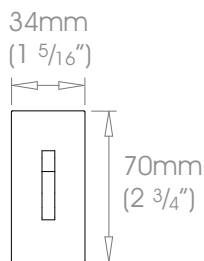

Can be specified at twice the cost of the standard finish plus a custom fee - Old Brass • Light Bronze • Bronze Art

See Specification Guide for details

19mm (3/4")

25mm (1")

30mm (1 3/16")

38mm (1 1/2")

FINISHES

Custom

Can be specified at twice the cost of the standard finish plus a custom fee - Old Brass • Light Bronze • Bronze Art
See Specification Guide for details

50mm (2")