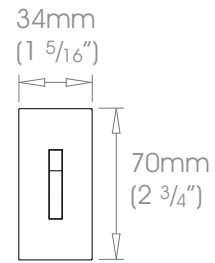

Can be specified at twice the cost of the standard finish plus a custom fee - Old Brass • Light Bronze • Bronze Art

See Specification Guide for details

19mm (3/4")

25mm (1")

30mm (1 3/16")

38mm (1 1/2")

FINISHES

Custom

Can be specified at twice the cost of the standard finish plus a custom fee - Old Brass • Light Bronze • Bronze Art
See Specification Guide for details

50mm (2")