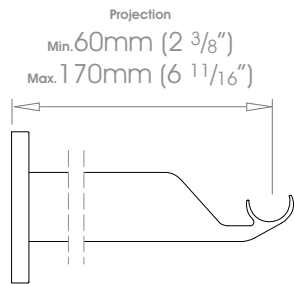

Can be specified at twice the cost of the standard finish plus a custom fee - Old Brass • Light Bronze • Bronze Art

See Specification Guide for details

19mm (3/4")

25mm (1")

30mm (1 3/16")

38mm (1 1/2")

FINISHES