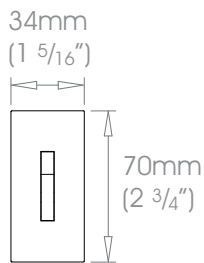

Can be specified at twice the cost of the standard finish plus a custom fee - Old Brass • Light Bronze • Bronze Art

See Specification Guide for details

19mm (3/4")

25mm (1")

30mm (1 3/16")

38mm (1 1/2")

FINISHES