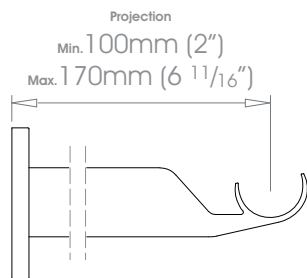

Can be specified at twice the cost of the standard finish plus a custom fee - Old Brass • Light Bronze • Bronze Art

See Specification Guide for details

19mm (3/4")

25mm (1")

30mm (1 3/16")

38mm (1 1/2")

FINISHES