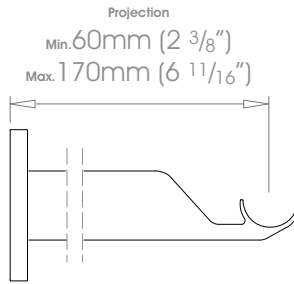

Can be specified at twice the cost of the standard finish plus a custom fee - Old Brass • Light Bronze • Bronze Art

See Specification Guide for details

19mm (3/4")

25mm (1")

30mm (1 3/16")

38mm (1 1/2")

FINISHES