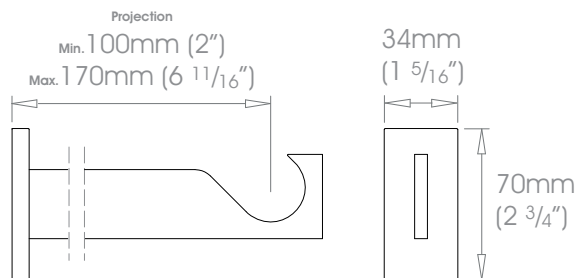

Can be specified at twice the cost of the standard finish plus a custom fee - Old Brass • Light Bronze • Bronze Art

See Specification Guide for details

19mm (3/4")

25mm (1")

30mm (1 3/16")

38mm (1 1/2")

FINISHES

Can be specified at twice the cost of the standard finish plus a custom fee - Old Brass • Light Bronze • Bronze Art

See Specification Guide for details

50mm (2")