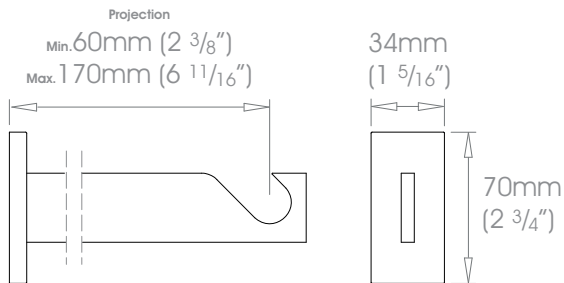

Can be specified at twice the cost of the standard finish plus a custom fee - Old Brass • Light Bronze • Bronze Art

See Specification Guide for details

19mm (3/4")

25mm (1")

30mm (1 3/16")

38mm (1 1/2")

FINISHES

Can be specified at twice the cost of the standard finish plus a custom fee - Old Brass • Light Bronze • Bronze Art

See Specification Guide for details

50mm (2")