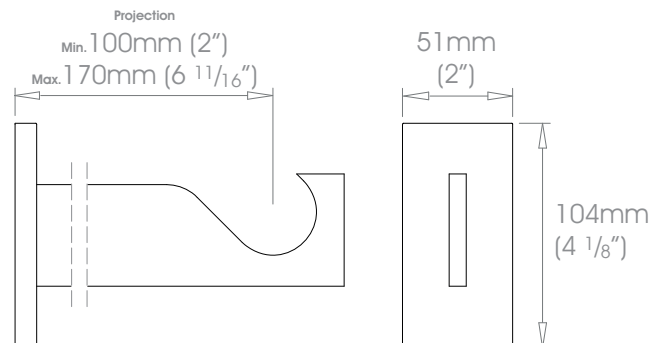

Can be specified at twice the cost of the standard finish plus a custom fee - Old Brass • Light Bronze • Bronze Art

See Specification Guide for details

19mm (3/4")

25mm (1")

30mm (1 3/16")

38mm (1 1/2")

FINISHES

Can be specified at twice the cost of the standard finish plus a custom fee - Old Brass • Light Bronze • Bronze Art

See Specification Guide for details

50mm (2")