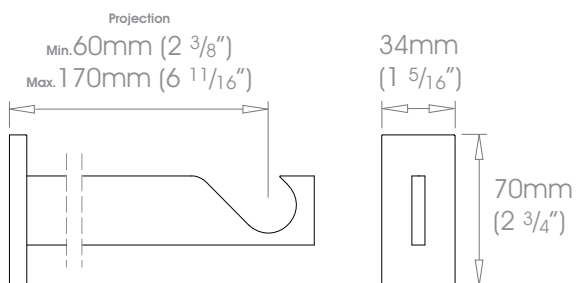

Can be specified at twice the cost of the standard finish plus a custom fee - Old Brass • Light Bronze • Bronze Art

See Specification Guide for details

19mm (3/4")

25mm (1")

30mm (1 3/16")

38mm (1 1/2")

FINISHES

Can be specified at twice the cost of the standard finish plus a custom fee - Old Brass • Light Bronze • Bronze Art

See Specification Guide for details

50mm (2")