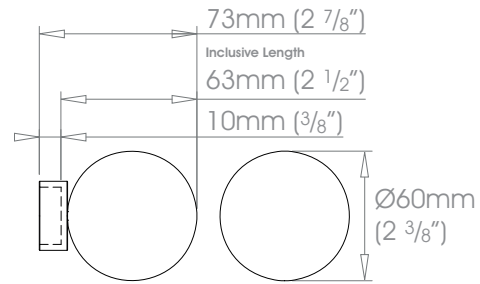

FINISHES **Stainless** Brushed Stainless
Shades ☉☉☉ Cloud • Alabaster • Bone • Barley • Dusk • Ceramic • Cream • Mineral • Dove • Parchment • Oatmeal • Millstone • Stone • Clay • Grey Moss
Coat Options Slate • Cocoa • Moss • Damson • Smoke • Frame Grey • Lead • Earth • Burnt Ash • Flint • Charcoal • Raven
Matte ☉ **Metallics** ☉☉ Platinum • Champagne • Gold • Cognac • Antique Brass • Gunmetal • Pewter • Bronzed
Satin ☉ **Anodic Metals** Twilight • Glow • Sky • Sunrise • Storm • Glimmer • Sunset • Night Sky • Midnight
Gloss ☉ **Specialist** Can be specified at twice the cost of the standard finish - Brushed Brass Tint • Brushed Bronze Tint • Brushed Carbon Tint | Polished Nickel
Custom Can be specified at twice the cost of the standard finish plus a custom fee - Old Brass • Light Bronze • Bronze Art
See Specification Guide for details

19mm (3/4")

25mm (1")

30mm (1 3/16")

38mm (1 1/2")