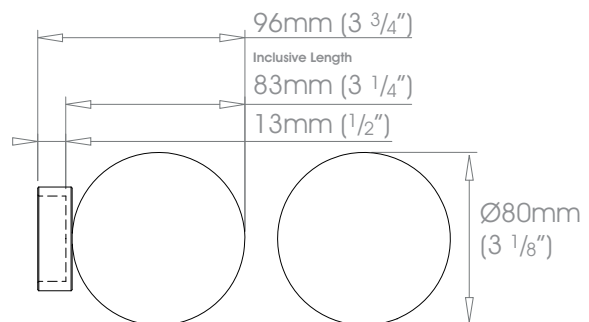

19mm (3/4")

25mm (1")

30mm (1 3/16")

38mm (1 1/2")

FINISHES Coat Options Matte Satin Gloss	Stainless	Brushed Stainless
	Shades @@@	Cloud • Alabaster • Bone • Barley • Dusk • Ceramic • Cream • Mineral • Dove • Parchment • Oatmeal • Millstone • Stone • Clay • Grey Moss Slate • Cocoa • Moss • Damson • Smoke • Frame Grey • Lead • Earth • Burnt Ash • Flint • Charcoal • Raven
	Metallics @@	Platinum • Champagne • Gold • Cognac • Antique Brass • Gunmetal • Pewter • Bronzed
	Anodic Metals	Twilight • Glow • Sky • Sunrise • Storm • Glimmer • Sunset • Night Sky • Midnight
	Specialist	Can be specified at twice the cost of the standard finish - Brushed Brass Tint • Brushed Bronze Tint • Brushed Carbon Tint Polished Nickel Can be specified at twice the cost of the standard finish plus a custom fee - Old Brass • Light Bronze • Bronze Art
	Custom	See Specification Guide for details

50mm (2")