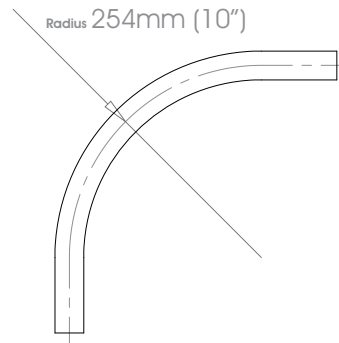

Can be specified at twice the cost of the standard finish plus a custom fee - Old Brass • Light Bronze • Bronze Art

See Specification Guide for details

Custom

19mm (3/4")

25mm (1")

30mm (1 3/16")

38mm (1 1/2")

50mm (2")