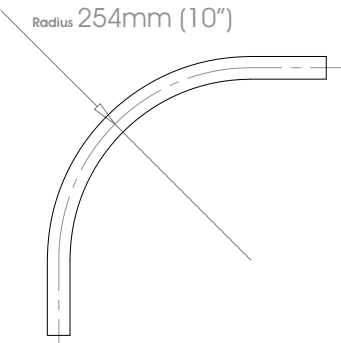

Can be specified at twice the cost of the standard finish plus a custom fee - Old Brass • Light Bronze • Bronze Art

See Specification Guide for details

Custom

19mm (3/4")

25mm (1")

30mm (1 3/16")

38mm (1 1/2")

50mm (2")