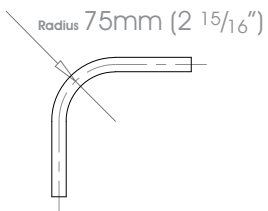

Can be specified at twice the cost of the standard finish plus a custom fee - Old Brass • Light Bronze • Bronze Art

See Specification Guide for details

Custom

19mm (3/4")

25mm (1")

30mm (1 3/16")

38mm (1 1/2")

50mm (2")