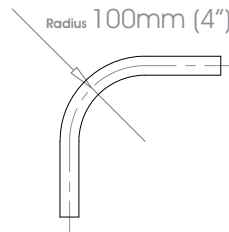

Can be specified at twice the cost of the standard finish plus a custom fee - Old Brass • Light Bronze • Bronze Art

See Specification Guide for details

Custom

19mm (3/4")

25mm (1")

30mm (1 3/16")

38mm (1 1/2")

50mm (2")