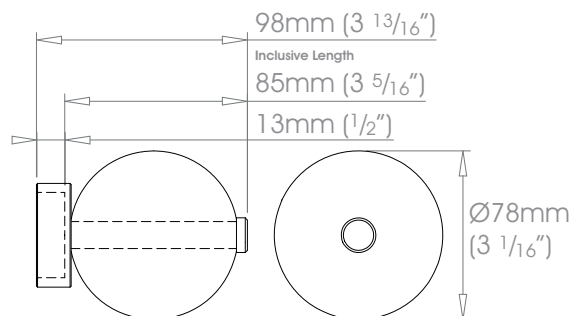

Can be specified at twice the cost of the standard finish plus a custom fee - Old Brass • Light Bronze • Bronze Art

See Specification Guide for details

19mm (3/4")

25mm (1")

30mm (1 3/16")

38mm (1 1/2")

Crystal finials should not be positioned in direct sunlight, and are not suitable for use in conservatories

50mm (2")