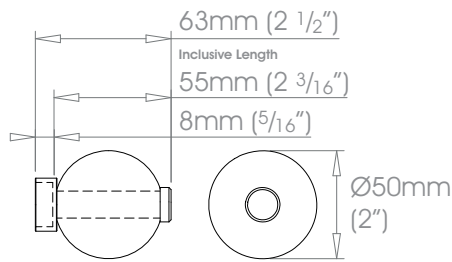

Can be specified at twice the cost of the standard finish plus a custom fee - Old Brass • Light Bronze • Bronze Art

See Specification Guide for details

19mm (3/4")

25mm (1")

30mm (1 3/16")

38mm (1 1/2")

Crystal finials should not be positioned in direct sunlight, and are not suitable for use in conservatories

50mm (2")