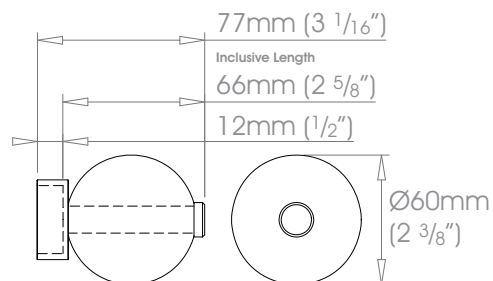

Can be specified at twice the cost of the standard finish plus a custom fee - Old Brass • Light Bronze • Bronze Art

See Specification Guide for details

19mm (3/4")

25mm (1")

30mm (1 3/16")

38mm (1 1/2")

Crystal finials should not be positioned in direct sunlight, and are not suitable for use in conservatories

50mm (2")