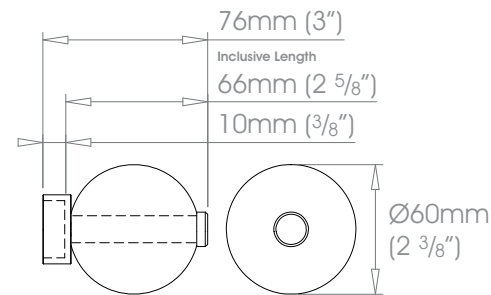

Can be specified at twice the cost of the standard finish plus a custom fee - Old Brass • Light Bronze • Bronze Art

See Specification Guide for details

19mm (3/4")

25mm (1")

30mm (1 3/16")

38mm (1 1/2")

Crystal finials should not be positioned in direct sunlight, and are not suitable for use in conservatories

50mm (2")