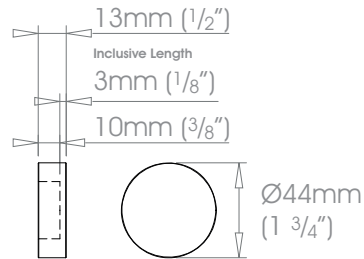

FINISHES

Coat Options

Matte ⊙
Satin ⊙
Gloss ⊙

Stainless

Shades ⊙⊙⊙

Metallics ⊙⊙

Anodic Metals

Specialist

Custom

Brushed Stainless

Cloud • Alabaster • Bone • Barley • Dusk • Ceramic • Cream • Mineral • Dove • Parchment • Oatmeal • Millstone • Stone • Clay • Grey Moss
Slate • Cocoa • Moss • Damson • Smoke • Frame Grey • Lead • Earth • Burnt Ash • Flint • Charcoal • Raven

Platinum • Champagne • Gold • Cognac • Antique Brass • Gunmetal • Pewter • Bronzed

Twilight • Glow • Sky • Sunrise • Storm • Glimmer • Sunset • Night Sky • Midnight

Can be specified at twice the cost of the standard finish - Brushed Brass Tint • Brushed Bronze Tint • Brushed Carbon Tint | Polished Nickel

Can be specified at twice the cost of the standard finish plus a custom fee - Old Brass • Light Bronze • Bronze Art

See Specification Guide for details

19mm (3/4")

25mm (1")

30mm (1 3/16")

38mm (1 1/2")