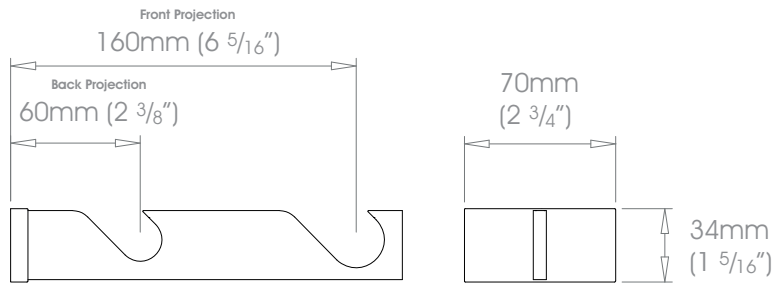

Can be specified at twice the cost of the standard finish plus a custom fee - Old Brass • Light Bronze • Bronze Art

See Specification Guide for details

Custom

F25mm (1") B19mm (3/4")

F38mm (1 1/2") B25mm (1")