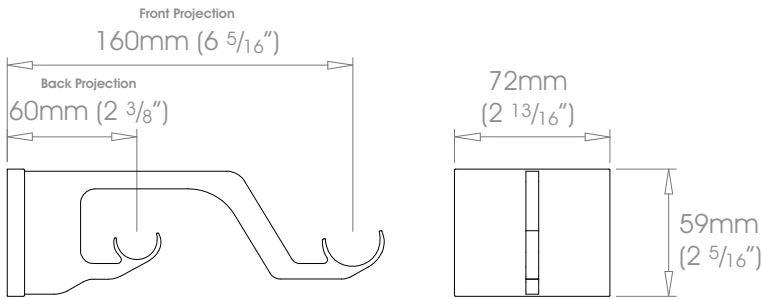

Custom

Can be specified at twice the cost of the standard finish plus a custom fee - Old Brass • Light Bronze • Bronze Art
See Specification Guide for details

F25mm (1") B19mm (3/4")

F38mm (1 1/2") B25mm (1")