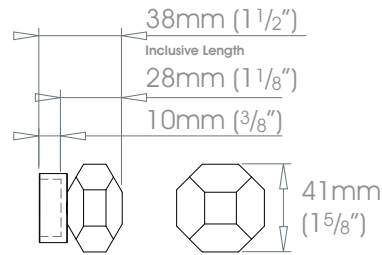

Custom

Can be specified at twice the cost of the standard finish plus a custom fee - Old Brass • Light Bronze • Bronze Art
See Specification Guide for details

19mm (3/4")

25mm (1")

30mm (1 3/16")

38mm (1 1/2")

50mm (2")