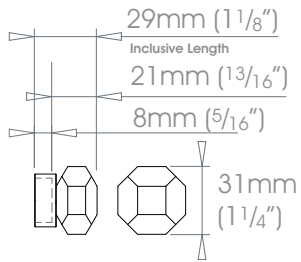

Custom

Can be specified at twice the cost of the standard finish plus a custom fee - Old Brass • Light Bronze • Bronze Art
See Specification Guide for details

19mm (3/4")

25mm (1")

30mm (1 3/16")

38mm (1 1/2")

50mm (2")