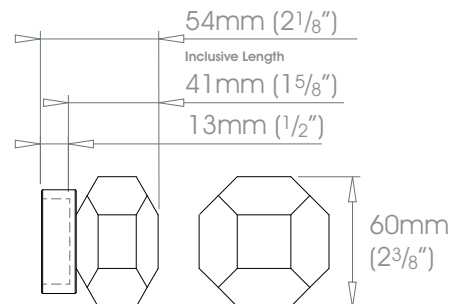

Custom

Can be specified at twice the cost of the standard finish plus a custom fee - Old Brass • Light Bronze • Bronze Art
See Specification Guide for details

19mm (3/4")

25mm (1")

30mm (1 3/16")

38mm (1 1/2")

50mm (2")