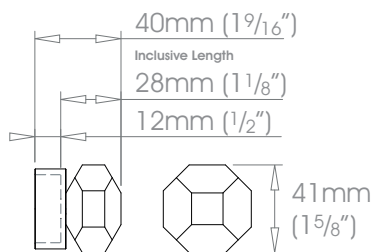

Custom

Can be specified at twice the cost of the standard finish plus a custom fee - Old Brass • Light Bronze • Bronze Art
See Specification Guide for details

19mm (3/4")

25mm (1")

30mm (1 3/16")

38mm (1 1/2")

50mm (2")