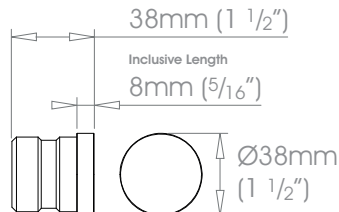

19mm (3/4")

25mm (1")

30mm (1 3/16")

38mm (1 1/2")

FINISHES

Coat Options
 Matte ⊕
 Satin ⊕
 Gloss ⊕

- Stainless** Brushed Stainless
- Shades** ⊕⊕⊕ Cloud • Alabaster • Bone • Barley • Dusk • Ceramic • Cream • Mineral • Dove • Parchment • Oatmeal • Millstone • Stone • Clay • Grey Moss
 Slate • Cocoa • Moss • Damson • Smoke • Frame Grey • Lead • Earth • Burnt Ash • Flint • Charcoal • Raven
- Metallics** ⊕⊕ Platinum • Champagne • Gold • Cognac • Antique Brass • Gunmetal • Pewter • Bronzed
- Anodic Metals** Twilight • Glow • Sky • Sunrise • Storm • Glimmer • Sunset • Night Sky • Midnight
- Specialist** Can be specified at twice the cost of the standard finish - Brushed Brass Tint • Brushed Bronze Tint • Brushed Carbon Tint | Polished Nickel
- Custom** Can be specified at twice the cost of the standard finish plus a custom fee - Old Brass • Light Bronze • Bronze Art
 See Specification Guide for details

50mm (2")*