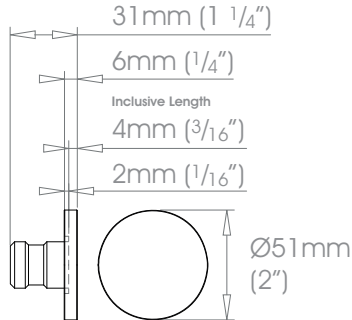

19mm (3/4")

25mm (1")

30mm (1 3/16")

38mm (1 1/2")

FINISHES

Coat Options

- Matte ⊕
- Satin ⊕
- Gloss ⊕

Stainless

Custom

Can be specified at twice the cost of the standard finish plus a custom fee - Old Brass • Light Bronze • Bronze Art
See Specification Guide for details

50mm (2")*