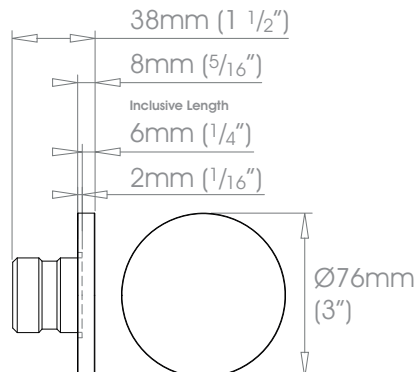

19mm (3/4")

25mm (1")

30mm (1 3/16")

38mm (1 1/2")

FINISHES

Coat Options

- Matte ⊕
- Satin ⊕
- Gloss ⊕

Stainless

Custom

Can be specified at twice the cost of the standard finish plus a custom fee - Old Brass • Light Bronze • Bronze Art
See Specification Guide for details

50mm (2")*