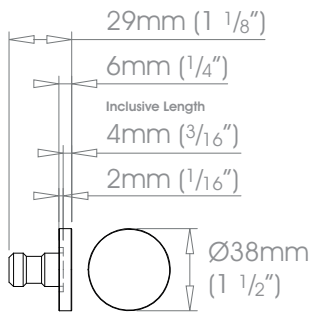

19mm (3/4")

25mm (1")

30mm (1 3/16")

38mm (1 1/2")

FINISHES

Coat Options

- Matte ⊕
- Satin ⊕
- Gloss ⊕

Stainless

Custom

Can be specified at twice the cost of the standard finish plus a custom fee - Old Brass • Light Bronze • Bronze Art
See Specification Guide for details

50mm (2")*