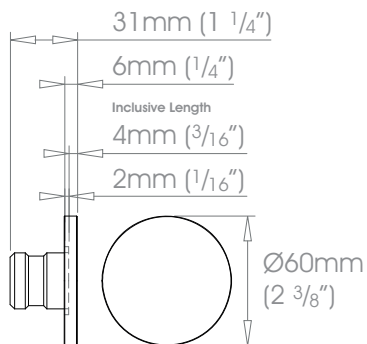

19mm (3/4")

25mm (1")

30mm (1 3/16")

38mm (1 1/2")

FINISHES

Coat Options

- Matte ⊕
- Satin ⊕
- Gloss ⊕

Stainless

Custom

Can be specified at twice the cost of the standard finish plus a custom fee - Old Brass • Light Bronze • Bronze Art
See Specification Guide for details

50mm (2")*