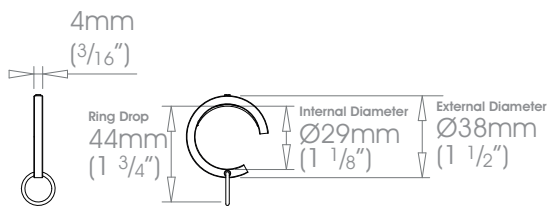

Custom

Can be specified at twice the cost of the standard finish plus a custom fee - Old Brass • Light Bronze • Bronze Art
See Specification Guide for details

19mm (3/4")

25mm (1")

30mm (1 3/16")

38mm (1 1/2")

Can be specified at twice the cost of the standard finish plus a custom fee - Old Brass • Light Bronze • Bronze Art
See Specification Guide for details

50mm (2")