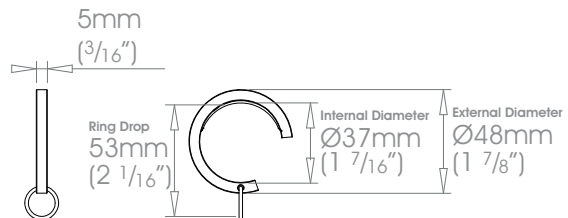

Custom

Can be specified at twice the cost of the standard finish plus a custom fee - Old Brass • Light Bronze • Bronze Art
See Specification Guide for details

19mm (3/4")

25mm (1")

30mm (1 3/16")

38mm (1 1/2")

Can be specified at twice the cost of the standard finish plus a custom fee - Old Brass • Light Bronze • Bronze Art
See Specification Guide for details

50mm (2")