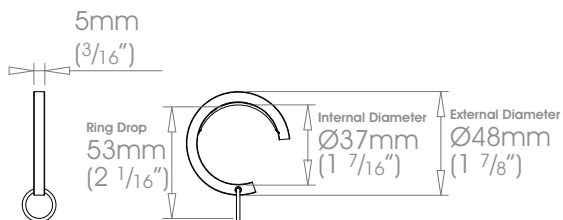

Custom

Can be specified at twice the cost of the standard finish plus a custom fee - Old Brass • Light Bronze • Bronze Art
See Specification Guide for details

19mm (3/4")

25mm (1")

30mm (1 3/16")

38mm (1 1/2")

Can be specified at twice the cost of the standard finish plus a custom fee - Old Brass • Light Bronze • Bronze Art
See Specification Guide for details

50mm (2")