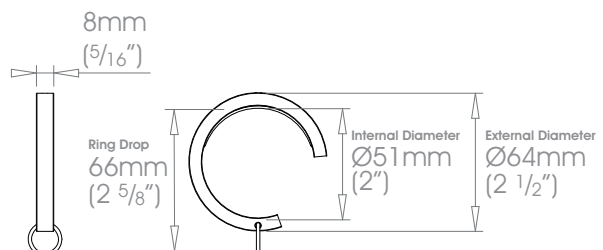

Custom

Can be specified at twice the cost of the standard finish plus a custom fee - Old Brass • Light Bronze • Bronze Art
See Specification Guide for details

19mm (3/4")

25mm (1")

30mm (1 3/16")

38mm (1 1/2")

Can be specified at twice the cost of the standard finish plus a custom fee - Old Brass • Light Bronze • Bronze Art
See Specification Guide for details

50mm (2")