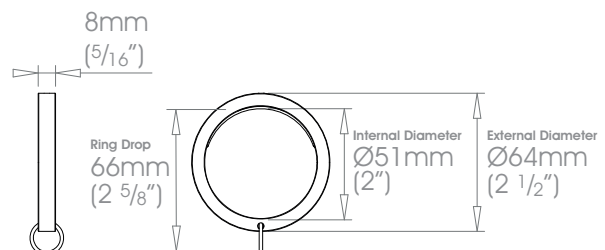

Custom

Can be specified at twice the cost of the standard finish plus a custom fee - Old Brass • Light Bronze • Bronze Art
See Specification Guide for details

19mm (3/4")

25mm (1")

30mm (1 3/16")

38mm (1 1/2")

Custom

Can be specified at twice the cost of the standard finish plus a custom fee - Old Brass • Light Bronze • Bronze Art
See Specification Guide for details

50mm (2")