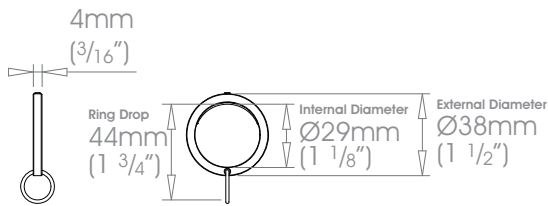

Custom

Can be specified at twice the cost of the standard finish plus a custom fee - Old Brass • Light Bronze • Bronze Art
See Specification Guide for details

19mm (3/4")

25mm (1")

30mm (1 3/16")

38mm (1 1/2")

Custom

Can be specified at twice the cost of the standard finish plus a custom fee - Old Brass • Light Bronze • Bronze Art
See Specification Guide for details

50mm (2")