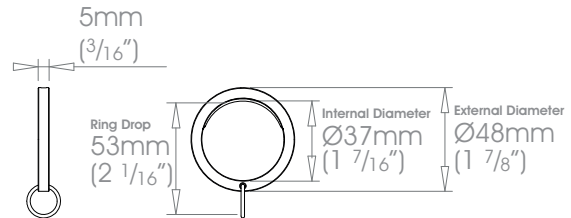

Custom

Can be specified at twice the cost of the standard finish plus a custom fee - Old Brass • Light Bronze • Bronze Art
See Specification Guide for details

19mm (3/4")

25mm (1")

30mm (1 3/16")

38mm (1 1/2")

Custom

Can be specified at twice the cost of the standard finish plus a custom fee - Old Brass • Light Bronze • Bronze Art
See Specification Guide for details

50mm (2")