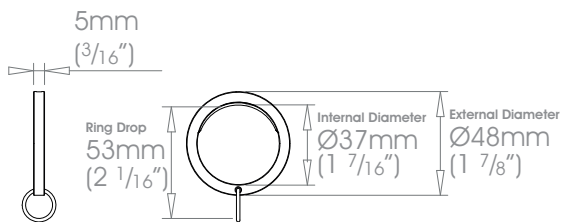

Custom

Can be specified at twice the cost of the standard finish plus a custom fee - Old Brass • Light Bronze • Bronze Art
See Specification Guide for details

19mm (3/4")

25mm (1")

30mm (1 3/16")

38mm (1 1/2")

Custom

Can be specified at twice the cost of the standard finish plus a custom fee - Old Brass • Light Bronze • Bronze Art
See Specification Guide for details

50mm (2")