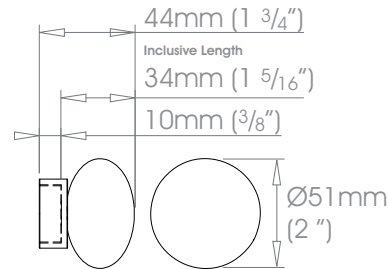

FINISHES **Stainless** Brushed Stainless
Shades ☉☉☉ Cloud • Alabaster • Bone • Barley • Dusk • Ceramic • Cream • Mineral • Dove • Parchment • Oatmeal • Millstone • Stone • Clay • Grey Moss
Coat Options Slate • Cocoa • Moss • Damson • Smoke • Frame Grey • Lead • Earth • Burnt Ash • Flint • Charcoal • Raven
Matte ☉ **Metallics** ☉☉ Platinum • Champagne • Gold • Cognac • Antique Brass • Gunmetal • Pewter • Bronzed
Satin ☉ **Anodic Metals** Twilight • Glow • Sky • Sunrise • Storm • Glimmer • Sunset • Night Sky • Midnight
Gloss ☉ **Specialist** Can be specified at twice the cost of the standard finish - Brushed Brass Tint • Brushed Bronze Tint • Brushed Carbon Tint | Polished Nickel
Custom Can be specified at twice the cost of the standard finish plus a custom fee - Old Brass • Light Bronze • Bronze Art
See Specification Guide for details

19mm (3/4")

25mm (1")

30mm (1 3/16")

38mm (1 1/2")