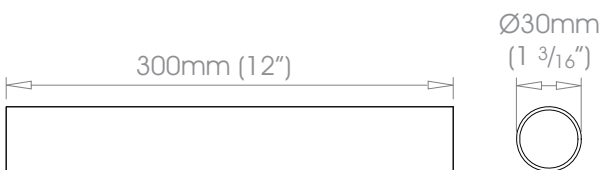

Custom

Can be specified at twice the cost of the standard finish plus a custom fee - Old Brass • Light Bronze • Bronze Art
See Specification Guide for details

19mm (3/4")

25mm (1")

30mm (1 3/16")

38mm (1 1/2")

50mm (2")