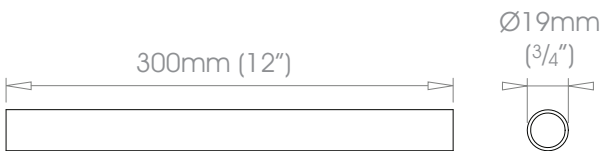

Custom

Can be specified at twice the cost of the standard finish plus a custom fee - Old Brass • Light Bronze • Bronze Art
See Specification Guide for details

19mm (3/4")

25mm (1")

30mm (1 3/16")

38mm (1 1/2")