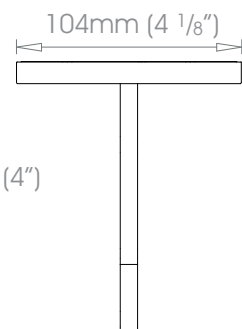

19mm (3/4")

25mm (1")

30mm (1 3/16")

38mm (1 1/2")

 For custom brackets see Specification Guide

FINISHES Coat Options Matte  Satin  Gloss 	Stainless	Brushed Stainless
	Shades   	Cloud • Alabaster • Bone • Barley • Dusk • Ceramic • Cream • Mineral • Dove • Parchment • Oatmeal • Millstone • Stone • Clay • Grey Moss Slate • Cocoa • Moss • Damson • Smoke • Frame Grey • Lead • Earth • Burnt Ash • Flint • Charcoal • Raven
	Metallics  	Platinum • Champagne • Gold • Cognac • Antique Brass • Gunmetal • Pewter • Bronzed
	Anodic Metals	Twilight • Glow • Sky • Sunrise • Storm • Glimmer • Sunset • Night Sky • Midnight
	Specialist	Can be specified at twice the cost of the standard finish - Brushed Brass Tint • Brushed Bronze Tint • Brushed Carbon Tint Polished Nickel Can be specified at twice the cost of the standard finish plus a custom fee - Old Brass • Light Bronze • Bronze Art
Custom	See Specification Guide for details	

50mm (2")