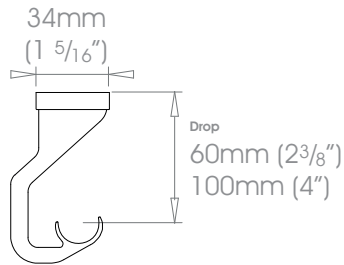

19mm (3/4")

25mm (1")

30mm (1 3/16")

38mm (1 1/2")

 For custom brackets see Specification Guide

FINISHES Coat Options Matte  Satin  Gloss 	Stainless	Brushed Stainless
	Shades   	Cloud • Alabaster • Bone • Barley • Dusk • Ceramic • Cream • Mineral • Dove • Parchment • Oatmeal • Millstone • Stone • Clay • Grey Moss Slate • Cocoa • Moss • Damson • Smoke • Frame Grey • Lead • Earth • Burnt Ash • Flint • Charcoal • Raven
	Metallics  	Platinum • Champagne • Gold • Cognac • Antique Brass • Gunmetal • Pewter • Bronzed
	Anodic Metals	Twilight • Glow • Sky • Sunrise • Storm • Glimmer • Sunset • Night Sky • Midnight
	Specialist	Can be specified at twice the cost of the standard finish - Brushed Brass Tint • Brushed Bronze Tint • Brushed Carbon Tint Polished Nickel Can be specified at twice the cost of the standard finish plus a custom fee - Old Brass • Light Bronze • Bronze Art
Custom	See Specification Guide for details	

50mm (2")