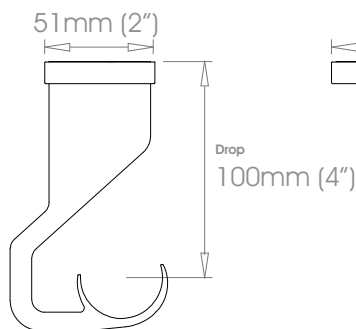

19mm (3/4")

25mm (1")

30mm (1 3/16")

38mm (1 1/2")

 For custom brackets see Specification Guide

FINISHES Coat Options Matte  Satin  Gloss 	Stainless	Brushed Stainless
	Shades   	Cloud • Alabaster • Bone • Barley • Dusk • Ceramic • Cream • Mineral • Dove • Parchment • Oatmeal • Millstone • Stone • Clay • Grey Moss Slate • Cocoa • Moss • Damson • Smoke • Frame Grey • Lead • Earth • Burnt Ash • Flint • Charcoal • Raven
	Metallics  	Platinum • Champagne • Gold • Cognac • Antique Brass • Gunmetal • Pewter • Bronzed
	Anodic Metals	Twilight • Glow • Sky • Sunrise • Storm • Glimmer • Sunset • Night Sky • Midnight
	Specialist	Can be specified at twice the cost of the standard finish - Brushed Brass Tint • Brushed Bronze Tint • Brushed Carbon Tint Polished Nickel Can be specified at twice the cost of the standard finish plus a custom fee - Old Brass • Light Bronze • Bronze Art
Custom	See Specification Guide for details	

50mm (2")