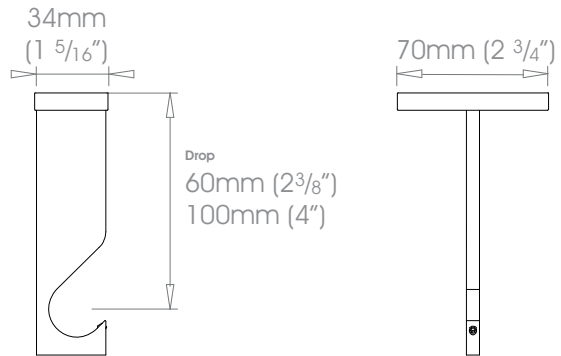

19mm (3/4")

25mm (1")

30mm (1 3/16")

38mm (1 1/2")

 For custom brackets see Specification Guide

FINISHES Coat Options Matte  Satin  Gloss 	Stainless	Brushed Stainless
	Shades   	Cloud • Alabaster • Bone • Barley • Dusk • Ceramic • Cream • Mineral • Dove • Parchment • Oatmeal • Millstone • Stone • Clay • Grey Moss Slate • Cocoa • Moss • Damson • Smoke • Frame Grey • Lead • Earth • Burnt Ash • Flint • Charcoal • Raven
	Metallics  	Platinum • Champagne • Gold • Cognac • Antique Brass • Gunmetal • Pewter • Bronzed
	Anodic Metals	Twilight • Glow • Sky • Sunrise • Storm • Glimmer • Sunset • Night Sky • Midnight
	Specialist	Can be specified at twice the cost of the standard finish - Brushed Brass Tint • Brushed Bronze Tint • Brushed Carbon Tint Polished Nickel Can be specified at twice the cost of the standard finish plus a custom fee - Old Brass • Light Bronze • Bronze Art See Specification Guide for details
	Custom	See Specification Guide for details

50mm (2")