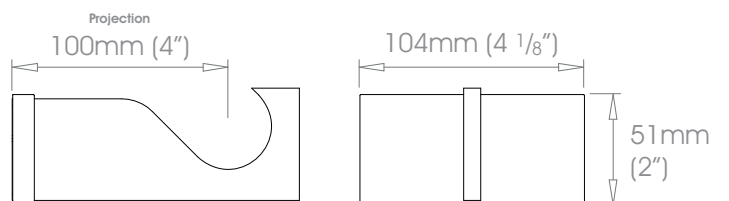

19mm (3/4")

25mm (1")

30mm (1 3/16")

38mm (1 1/2")

 For custom brackets see Specification Guide

FINISHES Coat Options Matte ☉ Satin ☉ Gloss ☉	Stainless	Brushed Stainless
	Shades ☉☉☉	Cloud • Alabaster • Bone • Barley • Dusk • Ceramic • Cream • Mineral • Dove • Parchment • Oatmeal • Millstone • Stone • Clay • Grey Moss Slate • Cocoa • Moss • Damson • Smoke • Frame Grey • Lead • Earth • Burnt Ash • Flint • Charcoal • Raven
	Metallics ☉☉	Platinum • Champagne • Gold • Cognac • Antique Brass • Gunmetal • Pewter • Bronzed
	Anodic Metals	Twilight • Glow • Sky • Sunrise • Storm • Glimmer • Sunset • Night Sky • Midnight
	Specialist	Can be specified at twice the cost of the standard finish - Brushed Brass Tint • Brushed Bronze Tint • Brushed Carbon Tint Polished Nickel Can be specified at twice the cost of the standard finish plus a custom fee - Old Brass • Light Bronze • Bronze Art See Specification Guide for details
	Custom	

50mm (2")

.....