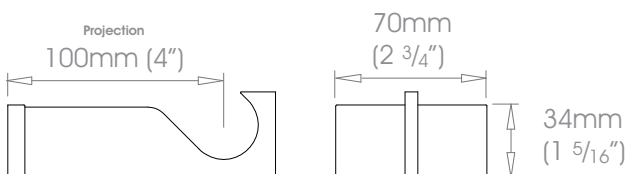

19mm (3/4")

25mm (1")

30mm (1 3/16")

38mm (1 1/2")

 For custom brackets see Specification Guide

FINISHES Coat Options Matte ☉ Satin ☉ Gloss ☉	Stainless	Brushed Stainless
	Shades ☉☉☉	Cloud • Alabaster • Bone • Barley • Dusk • Ceramic • Cream • Mineral • Dove • Parchment • Oatmeal • Millstone • Stone • Clay • Grey Moss Slate • Cocoa • Moss • Damson • Smoke • Frame Grey • Lead • Earth • Burnt Ash • Flint • Charcoal • Raven
	Metallics ☉☉	Platinum • Champagne • Gold • Cognac • Antique Brass • Gunmetal • Pewter • Bronzed
	Anodic Metals	Twilight • Glow • Sky • Sunrise • Storm • Glimmer • Sunset • Night Sky • Midnight
	Specialist	Can be specified at twice the cost of the standard finish - Brushed Brass Tint • Brushed Bronze Tint • Brushed Carbon Tint Polished Nickel Can be specified at twice the cost of the standard finish plus a custom fee - Old Brass • Light Bronze • Bronze Art See Specification Guide for details
	Custom	

50mm (2")

.....