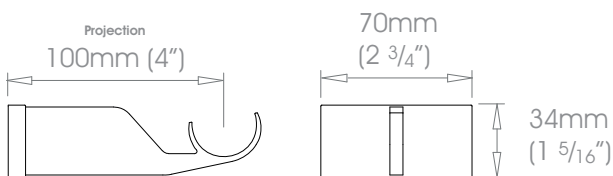

19mm (3/4")

25mm (1")

30mm (1 3/16")

38mm (1 1/2")

 For custom brackets see Specification Guide

FINISHES <small>Coat Options</small> <small>Matte</small> <small>Satin</small> <small>Gloss</small>	Stainless	Brushed Stainless
	Shades @@@	Cloud • Alabaster • Bone • Barley • Dusk • Ceramic • Cream • Mineral • Dove • Parchment • Oatmeal • Millstone • Stone • Clay • Grey Moss Slate • Cocoa • Moss • Damson • Smoke • Frame Grey • Lead • Earth • Burnt Ash • Flint • Charcoal • Raven
	Metallics @@	Platinum • Champagne • Gold • Cognac • Antique Brass • Gunmetal • Pewter • Bronzed
	Anodic Metals	Twilight • Glow • Sky • Sunrise • Storm • Glimmer • Sunset • Night Sky • Midnight
	Specialist	Can be specified at twice the cost of the standard finish - Brushed Brass Tint • Brushed Bronze Tint • Brushed Carbon Tint Polished Nickel Can be specified at twice the cost of the standard finish plus a custom fee - Old Brass • Light Bronze • Bronze Art See Specification Guide for details
	Custom	

50mm (2")