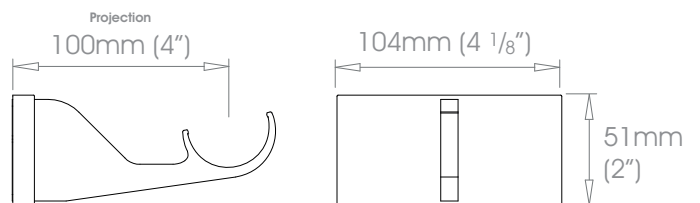

19mm (3/4")

25mm (1")

30mm (1 3/16")

38mm (1 1/2")

 For custom brackets see Specification Guide

FINISHES <small>Coat Options</small> <small>Matte</small> <small>Satin</small> <small>Gloss</small>	Stainless	Brushed Stainless
	Shades @@@	Cloud • Alabaster • Bone • Barley • Dusk • Ceramic • Cream • Mineral • Dove • Parchment • Oatmeal • Millstone • Stone • Clay • Grey Moss Slate • Cocoa • Moss • Damson • Smoke • Frame Grey • Lead • Earth • Burnt Ash • Flint • Charcoal • Raven
	Metallics @@	Platinum • Champagne • Gold • Cognac • Antique Brass • Gunmetal • Pewter • Bronzed
	Anodic Metals	Twilight • Glow • Sky • Sunrise • Storm • Glimmer • Sunset • Night Sky • Midnight
	Specialist	Can be specified at twice the cost of the standard finish - Brushed Brass Tint • Brushed Bronze Tint • Brushed Carbon Tint Polished Nickel Can be specified at twice the cost of the standard finish plus a custom fee - Old Brass • Light Bronze • Bronze Art See Specification Guide for details
	Custom	

50mm (2")