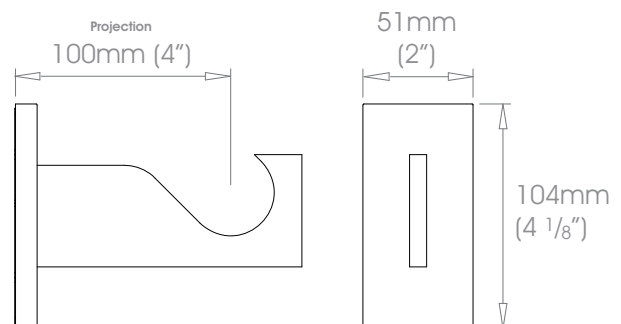

19mm (3/4")

25mm (1")

30mm (1 3/16")

38mm (1 1/2")

 For custom brackets see Specification Guide

FINISHES Coat Options Matte  Satin  Gloss 	Stainless	Brushed Stainless
	Shades   	Cloud • Alabaster • Bone • Barley • Dusk • Ceramic • Cream • Mineral • Dove • Parchment • Oatmeal • Millstone • Stone • Clay • Grey Moss Slate • Cocoa • Moss • Damson • Smoke • Frame Grey • Lead • Earth • Burnt Ash • Flint • Charcoal • Raven
	Metallics  	Platinum • Champagne • Gold • Cognac • Antique Brass • Gunmetal • Pewter • Bronzed
	Anodic Metals	Twilight • Glow • Sky • Sunrise • Storm • Glimmer • Sunset • Night Sky • Midnight
	Specialist	Can be specified at twice the cost of the standard finish - Brushed Brass Tint • Brushed Bronze Tint • Brushed Carbon Tint Polished Nickel Can be specified at twice the cost of the standard finish plus a custom fee - Old Brass • Light Bronze • Bronze Art See Specification Guide for details
Custom		

50mm (2")