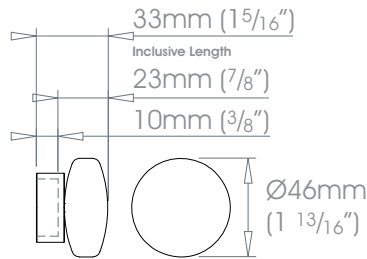

FINISHES

Stainless Brushed Stainless

Shades ☉☉☉ Cloud • Alabaster • Bone • Barley • Dusk • Ceramic • Cream • Mineral • Dove • Parchment • Oatmeal • Millstone • Stone • Clay • Grey Moss
Slate • Cocoa • Moss • Damson • Smoke • Frame Grey • Lead • Earth • Burnt Ash • Flint • Charcoal • Raven

Coat Options

Matte ☉

Satin ☉

Gloss ☉

Metallics ☉☉ Platinum • Champagne • Gold • Cognac • Antique Brass • Gunmetal • Pewter • Bronzed

Anodic Metals Twilight • Glow • Sky • Sunrise • Storm • Glimmer • Sunset • Night Sky • Midnight

Specialist Can be specified at twice the cost of the standard finish - Brushed Brass Tint • Brushed Bronze Tint • Brushed Carbon Tint | Polished Nickel

Custom Can be specified at twice the cost of the standard finish plus a custom fee - Old Brass • Light Bronze • Bronze Art
See Specification Guide for details

19mm (3/4")

25mm (1")

30mm (1 3/16")

38mm (1 1/2")