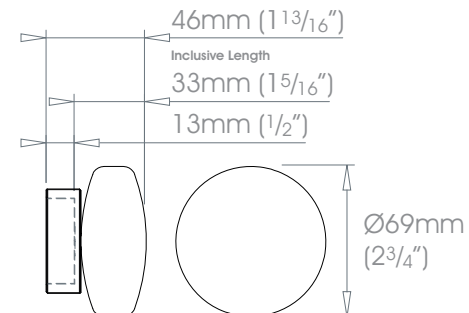

19mm (3/4")

25mm (1")

30mm (1 3/16")

38mm (1 1/2")

FINISHES

Coat Options
 Matte ☉
 Satin ☉
 Gloss ☉

- Stainless** Brushed Stainless
- Shades** ☉☉☉ Cloud • Alabaster • Bone • Barley • Dusk • Ceramic • Cream • Mineral • Dove • Parchment • Oatmeal • Millstone • Stone • Clay • Grey Moss
 Slate • Cocoa • Moss • Damson • Smoke • Frame Grey • Lead • Earth • Burnt Ash • Flint • Charcoal • Raven
- Metallics** ☉☉ Platinum • Champagne • Gold • Cognac • Antique Brass • Gunmetal • Pewter • Bronzed
- Anodic Metals** Twilight • Glow • Sky • Sunrise • Storm • Glimmer • Sunset • Night Sky • Midnight
- Specialist** Can be specified at twice the cost of the standard finish - Brushed Brass Tint • Brushed Bronze Tint • Brushed Carbon Tint | Polished Nickel
 Can be specified at twice the cost of the standard finish plus a custom fee - Old Brass • Light Bronze • Bronze Art
- Custom** See Specification Guide for details

50mm (2")