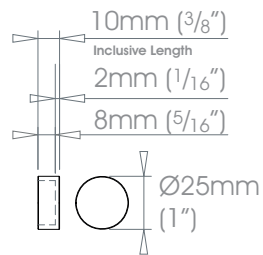

Custom

Can be specified at twice the cost of the standard finish plus a custom fee - Old Brass • Light Bronze • Bronze Art
 See Specification Guide for details

19mm (3/4")

25mm (1")

30mm (1 3/16")

38mm (1 1/2")

50mm (2")