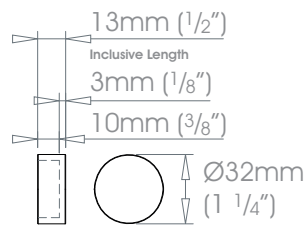

Custom

Can be specified at twice the cost of the standard finish plus a custom fee - Old Brass • Light Bronze • Bronze Art
 See Specification Guide for details

19mm (3/4")

25mm (1")

30mm (1 3/16")

38mm (1 1/2")

50mm (2")