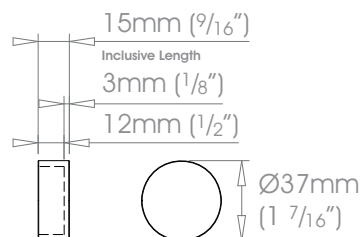

Custom

Can be specified at twice the cost of the standard finish plus a custom fee - Old Brass • Light Bronze • Bronze Art
 See Specification Guide for details

19mm (3/4")

25mm (1")

30mm (1 3/16")

38mm (1 1/2")

50mm (2")