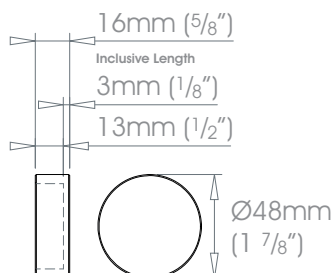

Custom

Can be specified at twice the cost of the standard finish plus a custom fee - Old Brass • Light Bronze • Bronze Art
 See Specification Guide for details

19mm (3/4")

25mm (1")

30mm (1 3/16")

38mm (1 1/2")

50mm (2")