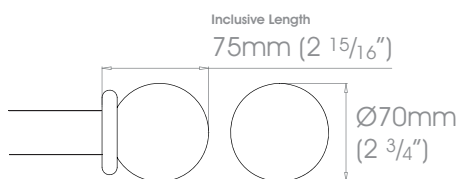

FINISHES Polished • Natural Steel • Brass Toned • Matte Brass Toned • Antique Brass® • Bronzed® • Oil Rubbed • Waxed • Flint®
Coat Options Custom See Specification Guide for details
 Satin®

19mm (3/4")

25mm (1")

38mm (1 1/2")

50mm (2")