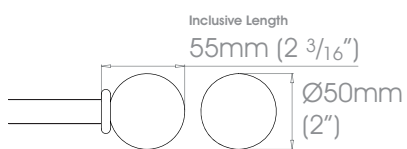

FINISHES Polished • Natural Steel • Brass Toned • Matte Brass Toned • Antique Brass® • Bronzed® • Oil Rubbed • Waxed • Flint®
Coat Options Custom See Specification Guide for details
 Satin®

19mm (3/4")

25mm (1")

38mm (1 1/2")

50mm (2")