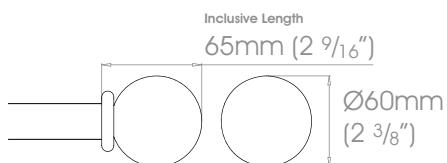

FINISHES Polished • Natural Steel • Brass Toned • Matte Brass Toned • Antique Brass® • Bronzed® • Oil Rubbed • Waxed • Flint®
Coat Options Custom See Specification Guide for details
 Satin®

19mm (3/4")

25mm (1")

38mm (1 1/2")

50mm (2")