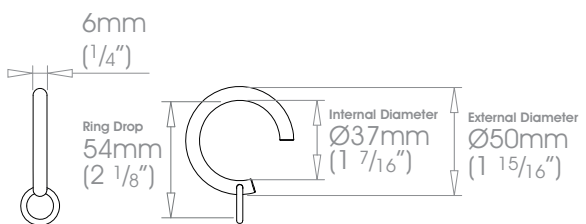

FINISHES Polished • Natural Steel • Brass Toned • Matte Brass Toned • Antique Brass® • Bronzed® • Oil Rubbed • Waxed • Flint®
Coat Options Custom See Specification Guide for details
 Satin®

19mm (3/4")

25mm (1")

38mm (1 1/2")

50mm (2")