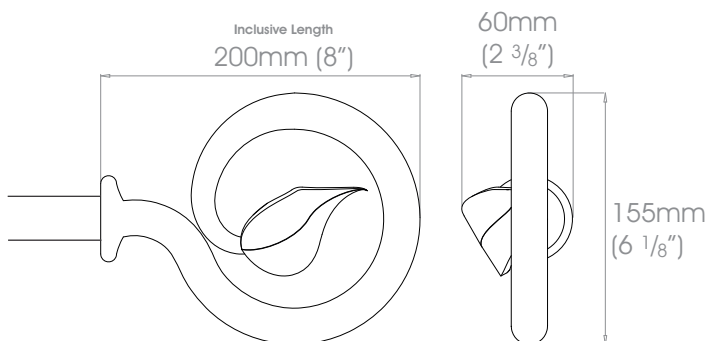

Please note that due to manufacturing process's size and shape may vary slightly to shown diagram.

**FINISHES** Polished • Natural Steel • Brass Toned • Matte Brass Toned • Antique Brass® • Bronzed® • Oil Rubbed • Waxed • Flint®  
**Coat Options** Custom See Specification Guide for details  
 Satin®

19mm (3/4")

25mm (1")

38mm (1 1/2")

50mm (2") - NOT AVAILABLE