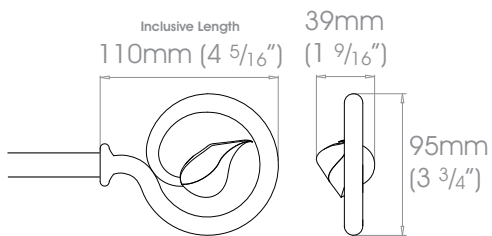

Please note that due to manufacturing process's size and shape may vary slightly to shown diagram.

**FINISHES** Polished • Natural Steel • Brass Toned • Matte Brass Toned • Antique Brass® • Bronzed® • Oil Rubbed • Waxed • Flint®  
**Coat Options** Custom See Specification Guide for details  
 Satin®

19mm (3/4")

25mm (1")

38mm (1 1/2")

50mm (2") - NOT AVAILABLE