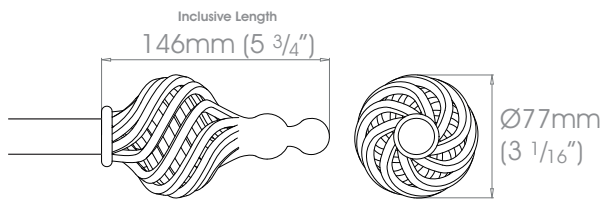

Please note that due to manufacturing process's size and shape may vary slightly to shown diagram.

FINISHES Polished • Natural Steel • Brass Toned • Matte Brass Toned • Antique Brass® • Bronzed® • Oil Rubbed • Waxed • Flint®
 Coat Options **Custom** See Specification Guide for details
 Satin®

19mm (3/4")

25mm (1")

38mm (1 1/2")

50mm (2") - NOT AVAILABLE