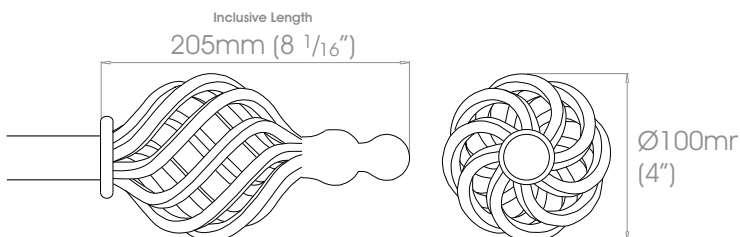

Please note that due to manufacturing process's size and shape may vary slightly to shown diagram.

FINISHES Polished • Natural Steel • Brass Toned • Matte Brass Toned • Antique Brass® • Bronzed® • Oil Rubbed • Waxed • Flint®
 Coat Options **Custom** See Specification Guide for details
 Satin®

19mm (3/4")

25mm (1")

38mm (1 1/2")

50mm (2") - NOT AVAILABLE