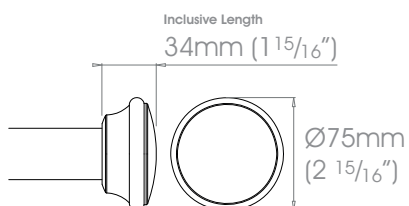

FINISHES Polished • Natural Steel • Brass Toned • Matte Brass Toned • Antique Brass® • Bronzed® • Oil Rubbed • Waxed • Flint®
 Coat Options **Custom** See Specification Guide for details
 Satin®

19mm (3/4")

25mm (1")

38mm (1 1/2")

50mm (2")