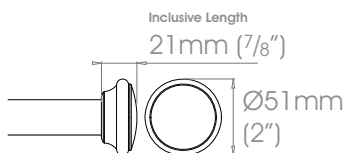

FINISHES Polished • Natural Steel • Brass Toned • Matte Brass Toned • Antique Brass® • Bronzed® • Oil Rubbed • Waxed • Flint®
 Coat Options **Custom** See Specification Guide for details
 Satin®

19mm (3/4")

25mm (1")

38mm (1 1/2")

50mm (2")