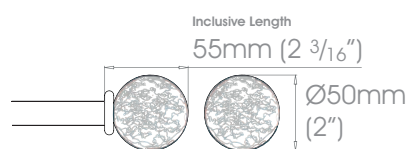

⚠ Please note that due to manufacturing process's size and shape may vary slightly to shown diagram.

FINISHES Polished • Natural Steel • Brass Toned • Matte Brass Toned • Antique Brass® • Bronzed® • Oil Rubbed • Waxed • Flint®
 Coat Options **Custom** See Specification Guide for details
 Satin®

19mm (3/4")

25mm (1")

38mm (1 1/2") - NOT AVAILABLE

50mm (2") - NOT AVAILABLE