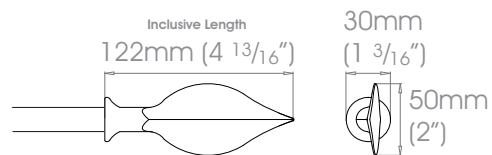

⚠ Please note that due to manufacturing process's size and shape may vary slightly to shown diagram.

**FINISHES** Polished • Natural Steel • Brass Toned • Matte Brass Toned • Antique Brass® • Bronzed® • Oil Rubbed • Waxed • Flint®  
 Coat Options **Custom** See Specification Guide for details  
 Satin®

19mm (3/4")

25mm (1")

38mm (1 1/2") - NOT AVAILABLE

50mm (2") - NOT AVAILABLE