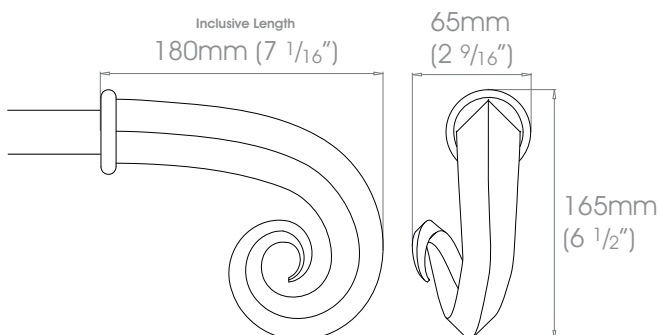

Please note that due to manufacturing process's size and shape may vary slightly to shown diagram.

**FINISHES** Polished • Natural Steel • Brass Toned • Matte Brass Toned • Antique Brass® • Bronzed® • Oil Rubbed • Waxed • Flint®  
 Coat Options **Custom** See Specification Guide for details  
 Satin®

19mm (3/4")

25mm (1")

38mm (1 1/2")

50mm (2") - NOT AVAILABLE