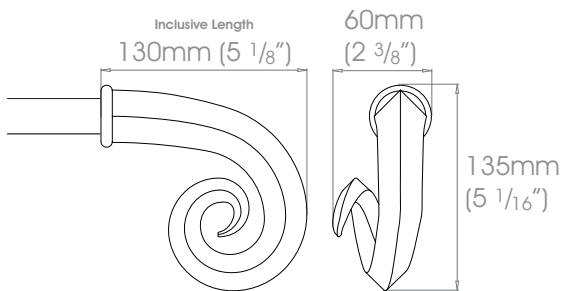

Please note that due to manufacturing process's size and shape may vary slightly to shown diagram.

**FINISHES** Polished • Natural Steel • Brass Toned • Matte Brass Toned • Antique Brass® • Bronzed® • Oil Rubbed • Waxed • Flint®  
 Coat Options **Custom** See Specification Guide for details  
 Satin®

19mm (3/4")

25mm (1")

38mm (1 1/2")

50mm (2") - NOT AVAILABLE