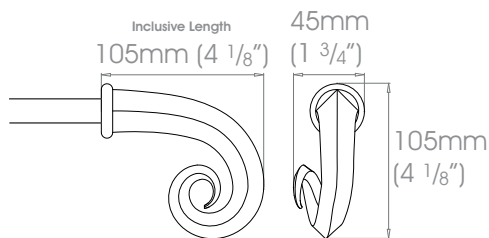

Please note that due to manufacturing process's size and shape may vary slightly to shown diagram.

**FINISHES** Polished • Natural Steel • Brass Toned • Matte Brass Toned • Antique Brass® • Bronzed® • Oil Rubbed • Waxed • Flint®  
 Coat Options **Custom** See Specification Guide for details  
 Satin®

19mm (3/4")

25mm (1")

38mm (1 1/2")

50mm (2") - NOT AVAILABLE