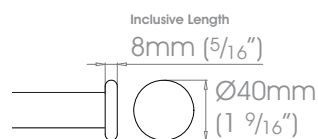

FINISHES Polished • Natural Steel • Brass Toned • Matte Brass Toned • Antique Brass® • Bronzed® • Oil Rubbed • Waxed • Flint®
Coat Options Custom See Specification Guide for details
 Satin®

19mm (3/4")

25mm (1")

38mm (1 1/2")

50mm (2")