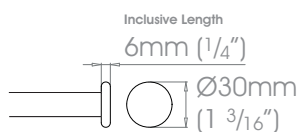

FINISHES Polished • Natural Steel • Brass Toned • Matte Brass Toned • Antique Brass® • Bronzed® • Oil Rubbed • Waxed • Flint®
Coat Options Custom See Specification Guide for details
 Satin®

19mm (3/4")

25mm (1")

38mm (1 1/2")

50mm (2")