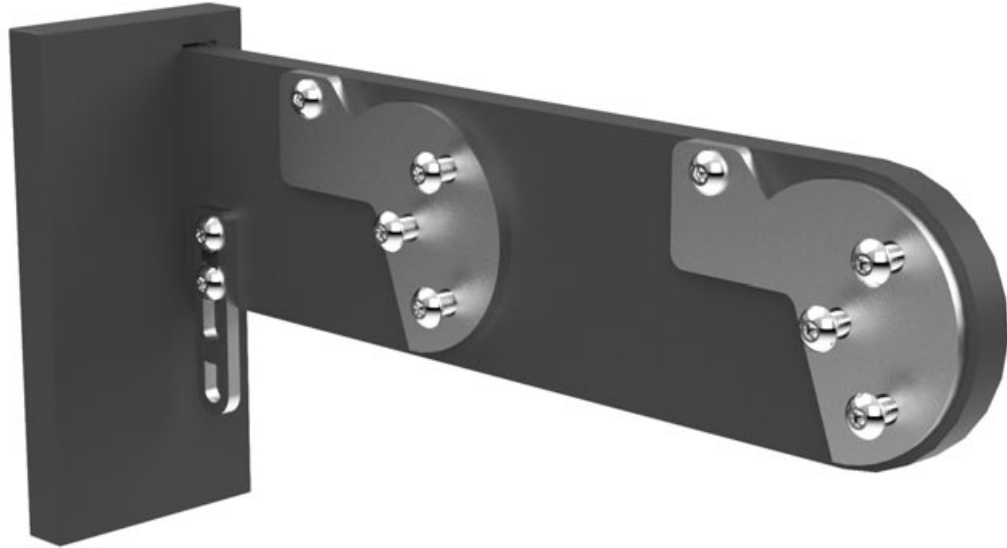

ⓘ Brackets will be supplied with a support clamp, See Specification Guide for details.

FINISHES Coat Options Matte Satin Gloss	Stainless Shades	Brushed Stainless Cloud • Alabaster • Bone • Barley • Dusk • Ceramic • Cream • Mineral • Dove • Parchment • Oatmeal • Millstone • Stone • Clay • Grey Moss Slate • Cocoa • Moss • Damson • Smoke • Frame Grey • Lead • Earth • Burnt Ash • Flint • Charcoal • Raven
	Metallics	Platinum • Champagne • Gold • Cognac • Antique Brass • Gunmetal • Pewter • Bronzed
	Anodic Metals	Twilight • Glow • Sky • Sunrise • Storm • Glimmer • Sunset • Night Sky • Midnight
	Specialist	Can be specified at twice the cost of the standard finish - Brushed Brass Tint • Brushed Bronze Tint • Brushed Carbon Tint Can be specified at twice the cost of the standard finish plus a custom fee - Old Brass • Light Bronze • Bronze Art
	Custom	See Specification Guide for details

Front 50mm (2") - Back 38mm (1 1/2") - LEFT

Front 50mm (2") - Back 38mm (1 1/2") - RIGHT

ⓘ Brackets will be supplied with a support clamp, See Specification Guide for details.

FINISHES Coat Options Matte Satin Gloss	Stainless Shades	Brushed Stainless Cloud • Alabaster • Bone • Barley • Dusk • Ceramic • Cream • Mineral • Dove • Parchment • Oatmeal • Millstone • Stone • Clay • Grey Moss Slate • Cocoa • Moss • Damson • Smoke • Frame Grey • Lead • Earth • Burnt Ash • Flint • Charcoal • Raven
	Metallics	Platinum • Champagne • Gold • Cognac • Antique Brass • Gunmetal • Pewter • Bronzed
	Anodic Metals	Twilight • Glow • Sky • Sunrise • Storm • Glimmer • Sunset • Night Sky • Midnight
	Specialist	Can be specified at twice the cost of the standard finish - Brushed Brass Tint • Brushed Bronze Tint • Brushed Carbon Tint Can be specified at twice the cost of the standard finish plus a custom fee - Old Brass • Light Bronze • Bronze Art
	Custom	See Specification Guide for details