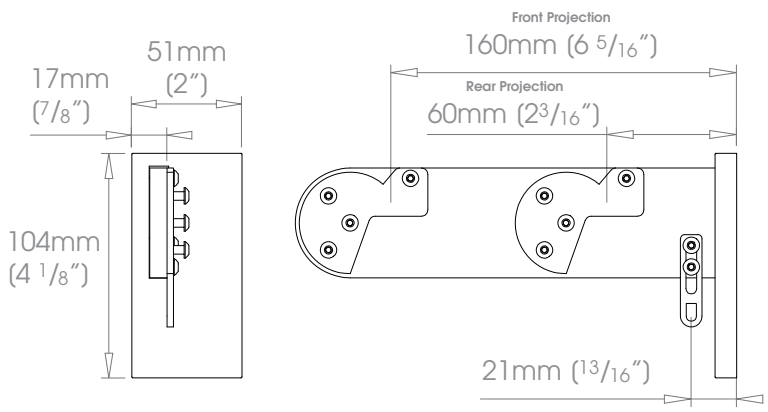

Front 50mm (2") - Back 50mm (2") - LEFT