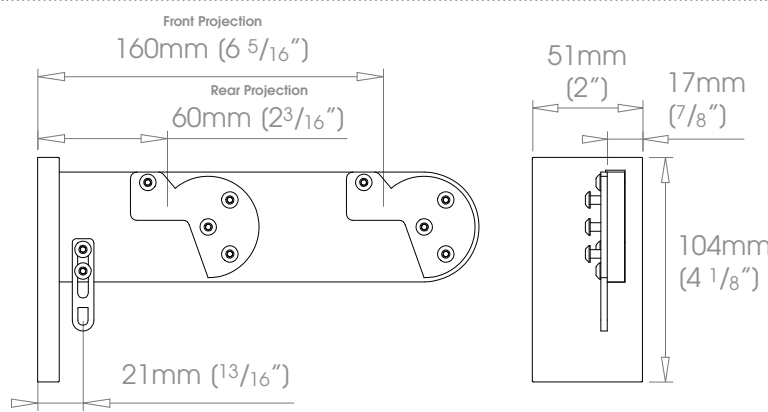

Front 50mm (2") - Back 50mm (2") - RIGHT