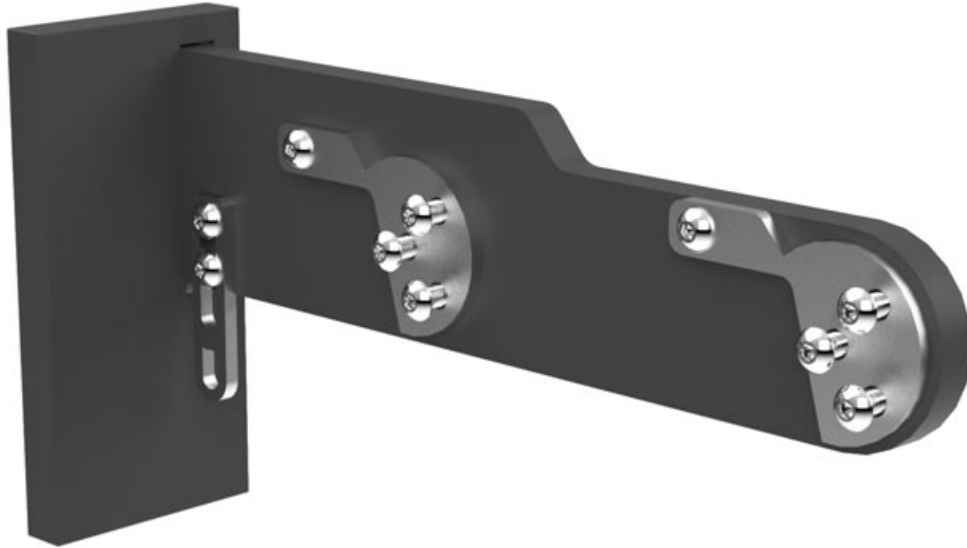

Front 50mm (2") - Back 38mm (1 1/2") - LEFT

Front 50mm (2") - Back 38mm (1 1/2") - RIGHT

ⓘ Brackets will be supplied with a support clamp, See Specification Guide for details.

FINISHES Coat Options Matte Satin Gloss	Stainless Shades	Brushed Stainless Cloud • Alabaster • Bone • Barley • Dusk • Ceramic • Cream • Mineral • Dove • Parchment • Oatmeal • Millstone • Stone • Clay • Grey Moss Slate • Cocoa • Moss • Damson • Smoke • Frame Grey • Lead • Earth • Burnt Ash • Flint • Charcoal • Raven
	Metallics	Platinum • Champagne • Gold • Cognac • Antique Brass • Gunmetal • Pewter • Bronzed
	Anodic Metals	Twilight • Glow • Sky • Sunrise • Storm • Glimmer • Sunset • Night Sky • Midnight
	Specialist	Can be specified at twice the cost of the standard finish - Brushed Brass Tint • Brushed Bronze Tint • Brushed Carbon Tint Can be specified at twice the cost of the standard finish plus a custom fee - Old Brass • Light Bronze • Bronze Art
	Custom	See Specification Guide for details

Front 50mm (2") - Back 50mm (2") - LEFT

Front 50mm (2") - Back 50mm (2") - RIGHT

⚠ Brackets will be supplied with a support clamp, See Specification Guide for details.

FINISHES Coat Options Matte Satin Gloss	Stainless Shades	Brushed Stainless Cloud • Alabaster • Bone • Barley • Dusk • Ceramic • Cream • Mineral • Dove • Parchment • Oatmeal • Millstone • Stone • Clay • Grey Moss Slate • Cocoa • Moss • Damson • Smoke • Frame Grey • Lead • Earth • Burnt Ash • Flint • Charcoal • Raven
	Metallics	Platinum • Champagne • Gold • Cognac • Antique Brass • Gunmetal • Pewter • Bronzed
	Anodic Metals	Twilight • Glow • Sky • Sunrise • Storm • Glimmer • Sunset • Night Sky • Midnight
	Specialist	Can be specified at twice the cost of the standard finish - Brushed Brass Tint • Brushed Bronze Tint • Brushed Carbon Tint Can be specified at twice the cost of the standard finish plus a custom fee - Old Brass • Light Bronze • Bronze Art
	Custom	See Specification Guide for details