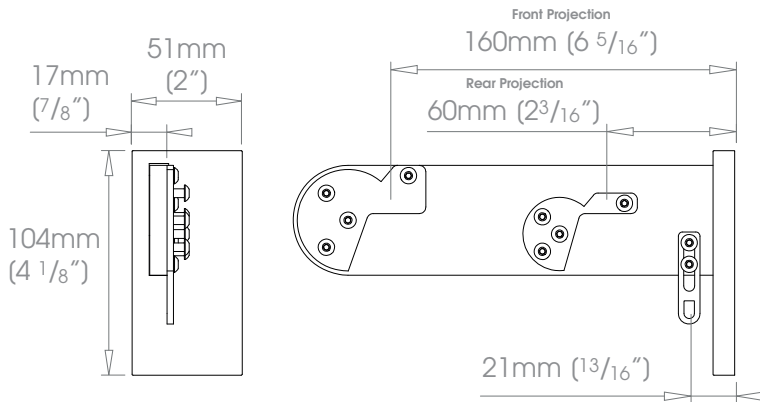

Front 50mm (2") - Back 38mm (1 1/2") - LEFT

Front 50mm (2") - Back 38mm (1 1/2") - RIGHT

ⓘ Brackets will be supplied with a support clamp, See Specification Guide for details.

FINISHES Coat Options Matte Satin Gloss	Stainless Shades	Brushed Stainless Cloud • Alabaster • Bone • Barley • Dusk • Ceramic • Cream • Mineral • Dove • Parchment • Oatmeal • Millstone • Stone • Clay • Grey Moss Slate • Cocoa • Moss • Damson • Smoke • Frame Grey • Lead • Earth • Burnt Ash • Flint • Charcoal • Raven
	Metallics	Platinum • Champagne • Gold • Cognac • Antique Brass • Gunmetal • Pewter • Bronzed
	Anodic Metals	Twilight • Glow • Sky • Sunrise • Storm • Glimmer • Sunset • Night Sky • Midnight
	Specialist	Can be specified at twice the cost of the standard finish - Brushed Brass Tint • Brushed Bronze Tint • Brushed Carbon Tint Can be specified at twice the cost of the standard finish plus a custom fee - Old Brass • Light Bronze • Bronze Art
	Custom	See Specification Guide for details

Front 38mm (1 1/2") - Back 38mm (1 1/2") - LEFT

Front 38mm (1 1/2") - Back 38mm (1 1/2") - RIGHT