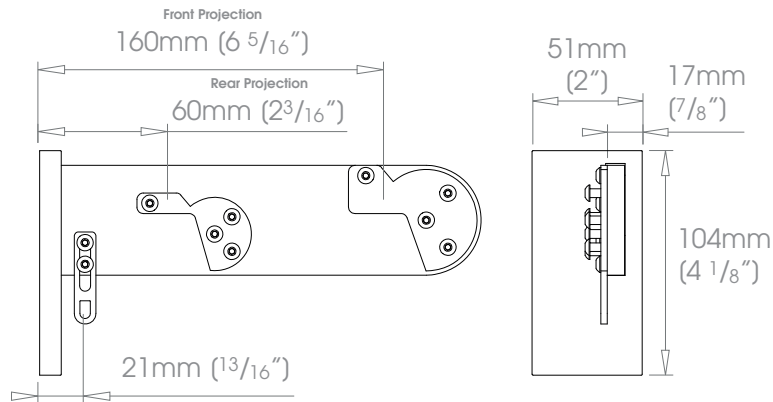

Front 50mm (2") - Back 38mm (1 1/2") - LEFT

Front 50mm (2") - Back 38mm (1 1/2") - RIGHT

ⓘ Brackets will be supplied with a support clamp, See Specification Guide for details.

FINISHES Coat Options Matte Satin Gloss	Stainless Shades	Brushed Stainless Cloud • Alabaster • Bone • Barley • Dusk • Ceramic • Cream • Mineral • Dove • Parchment • Oatmeal • Millstone • Stone • Clay • Grey Moss Slate • Cocoa • Moss • Damson • Smoke • Frame Grey • Lead • Earth • Burnt Ash • Flint • Charcoal • Raven
	Metallics	Platinum • Champagne • Gold • Cognac • Antique Brass • Gunmetal • Pewter • Bronzed
	Anodic Metals	Twilight • Glow • Sky • Sunrise • Storm • Glimmer • Sunset • Night Sky • Midnight
	Specialist	Can be specified at twice the cost of the standard finish - Brushed Brass Tint • Brushed Bronze Tint • Brushed Carbon Tint Can be specified at twice the cost of the standard finish plus a custom fee - Old Brass • Light Bronze • Bronze Art
	Custom	See Specification Guide for details

Front 38mm (1 1/2") - Back 38mm (1 1/2") - LEFT

Front 38mm (1 1/2") - Back 38mm (1 1/2") - RIGHT