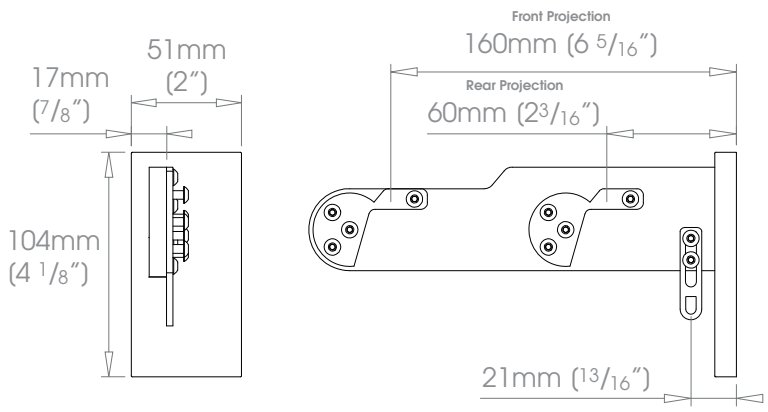

Front 50mm (2") - Back 38mm (1 1/2") - LEFT

Front 50mm (2") - Back 38mm (1 1/2") - RIGHT

ⓘ Brackets will be supplied with a support clamp, See Specification Guide for details.

FINISHES Coat Options Matte Satin Gloss	Stainless Shades	Brushed Stainless Cloud • Alabaster • Bone • Barley • Dusk • Ceramic • Cream • Mineral • Dove • Parchment • Oatmeal • Millstone • Stone • Clay • Grey Moss Slate • Cocoa • Moss • Damson • Smoke • Frame Grey • Lead • Earth • Burnt Ash • Flint • Charcoal • Raven
	Metallics	Platinum • Champagne • Gold • Cognac • Antique Brass • Gunmetal • Pewter • Bronzed
	Anodic Metals	Twilight • Glow • Sky • Sunrise • Storm • Glimmer • Sunset • Night Sky • Midnight
	Specialist	Can be specified at twice the cost of the standard finish - Brushed Brass Tint • Brushed Bronze Tint • Brushed Carbon Tint Can be specified at twice the cost of the standard finish plus a custom fee - Old Brass • Light Bronze • Bronze Art
	Custom	See Specification Guide for details

Front 38mm (1 1/2") - Back 38mm (1 1/2") - LEFT

Front 38mm (1 1/2") - Back 38mm (1 1/2") - RIGHT