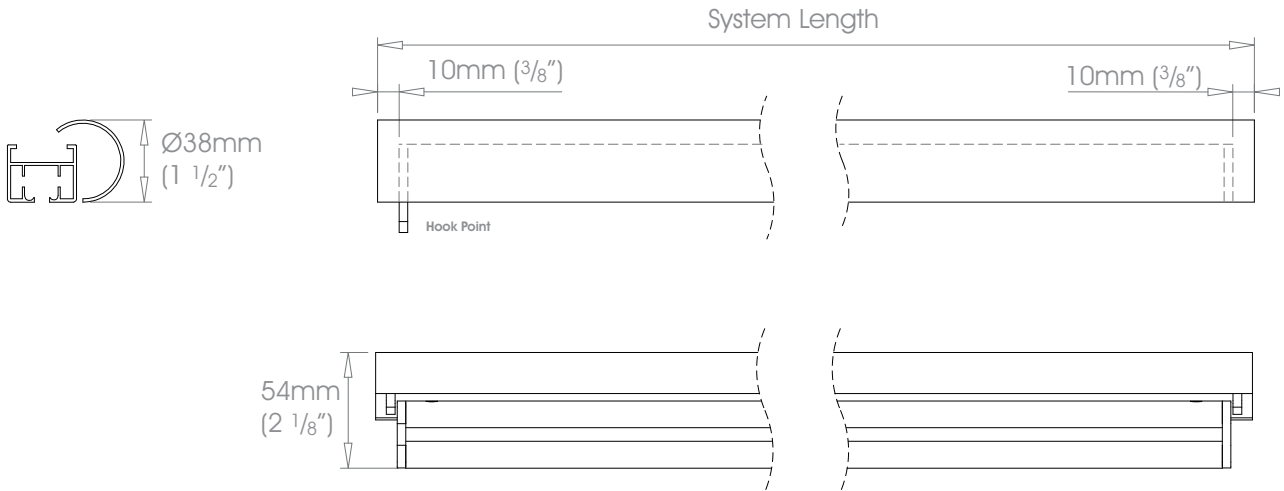

**38mm (1 1/2") - Single Stack →**

Gliding Options Roller • Ripplefold® Roller

⚠ Track will be finished in a complementary colour to match the cover pole. Please refer to the Specification Guide.

<b>FINISHES</b> Coat Options Matte Satin Gloss	<b>Stainless</b>	Brushed Stainless
	<b>Shades</b> ☺☺☺	Cloud • Alabaster • Bone • Barley • Dusk • Ceramic • Cream • Mineral • Dove • Parchment • Oatmeal • Millstone • Stone • Clay • Grey Moss Slate • Cocoa • Moss • Damson • Smoke • Frame Grey • Lead • Earth • Burnt Ash • Flint • Charcoal • Raven
	<b>Metallics</b> ☺☺	Platinum • Champagne • Gold • Cognac • Antique Brass • Gunmetal • Pewter • Bronzed
	<b>Anodic Metals</b>	Twilight • Glow • Sky • Sunrise • Storm • Glimmer • Sunset • Night Sky • Midnight
	<b>Specialist</b>	Can be specified at twice the cost of the standard finish - Brushed Brass Tint • Brushed Bronze Tint • Brushed Carbon Tint Can be specified at twice the cost of the standard finish plus a custom fee - Old Brass • Light Bronze • Bronze Art See Specification Guide for details
	<b>Custom</b>	See Specification Guide for details