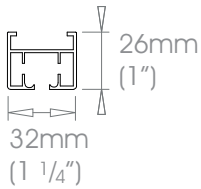

Single Stack →

Gliding Options Roller • Ripplefold® Roller