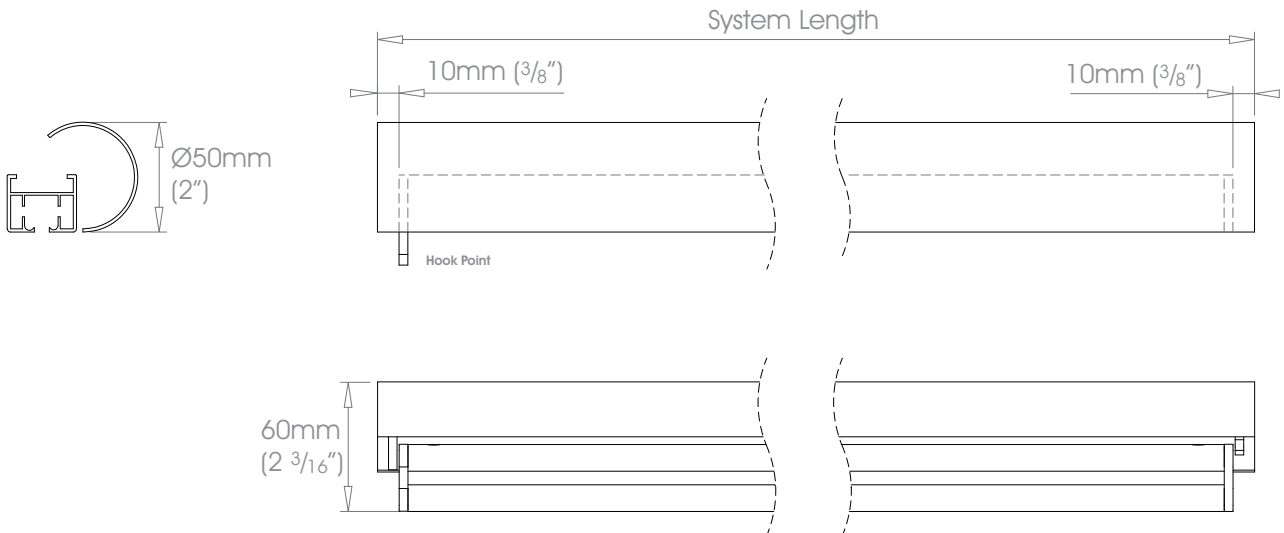

50mm (2") - Single Stack →

Gliding Options Roller • Ripplefold® Roller