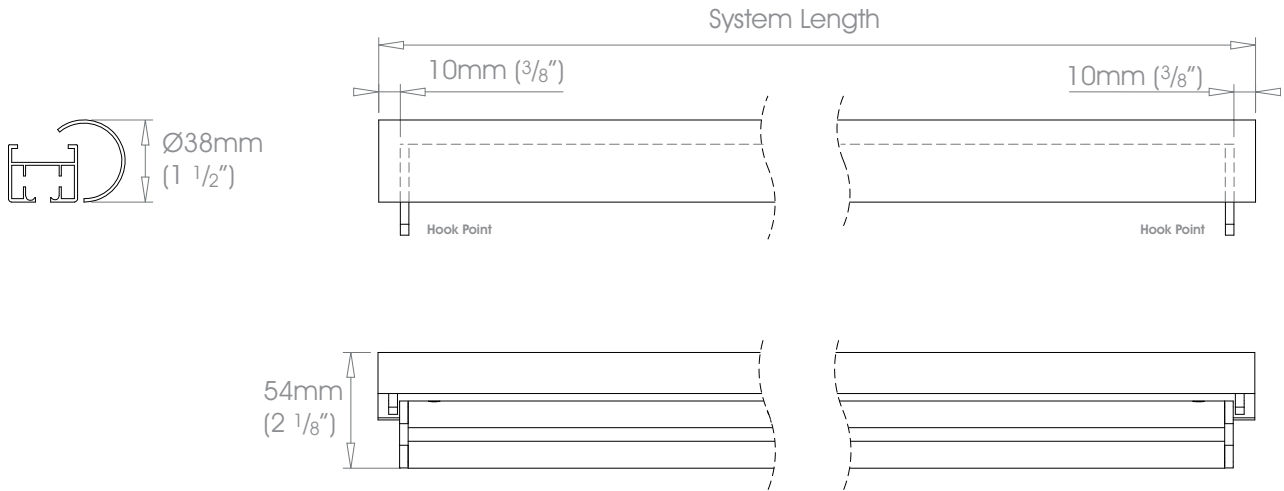

38mm (1 1/2") - Pair Stack →←

Gliding Options Roller • Ripplefold® Roller