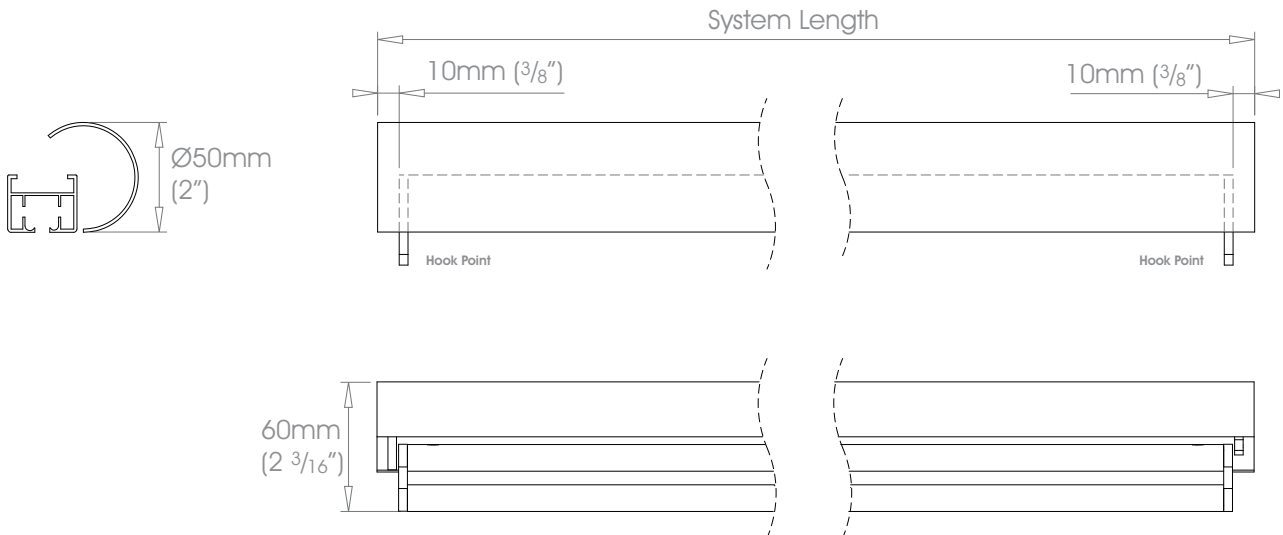

50mm (2") - Pair Stack →←

Gliding Options Roller • Ripplefold® Roller

**ONLY FOR USE AS REAR TRACK OPTION ON DOUBLE SYSTEMS. (EXCLUDING EDGE)**  
 Track will be finished in a complementary colour to match the cover pole. Please refer to the Specification Guide.