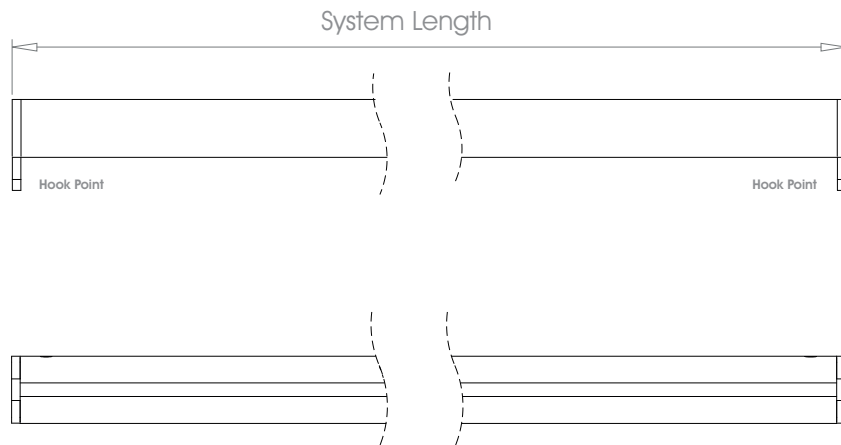

Pair Stack →←

Gliding Options Roller • Ripplefold® Roller