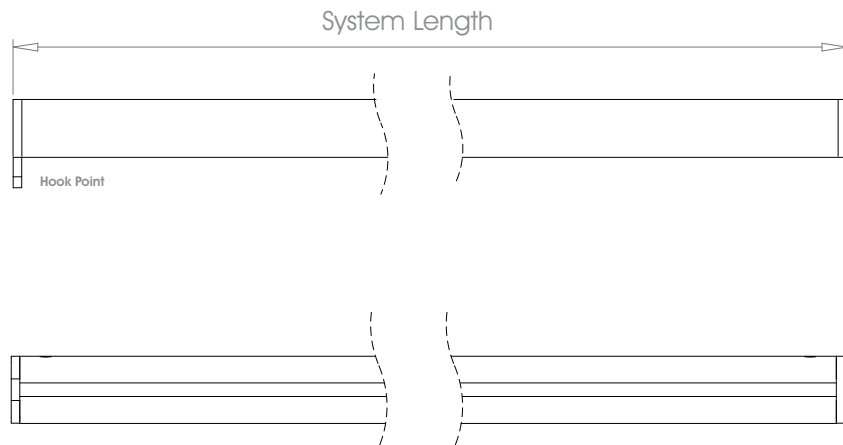

Single Stack →

Gliding Options Roller • Ripplefold® Roller