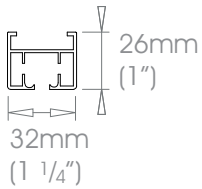

Pair Stack →←

Gliding Options Roller • Ripplefold® Roller