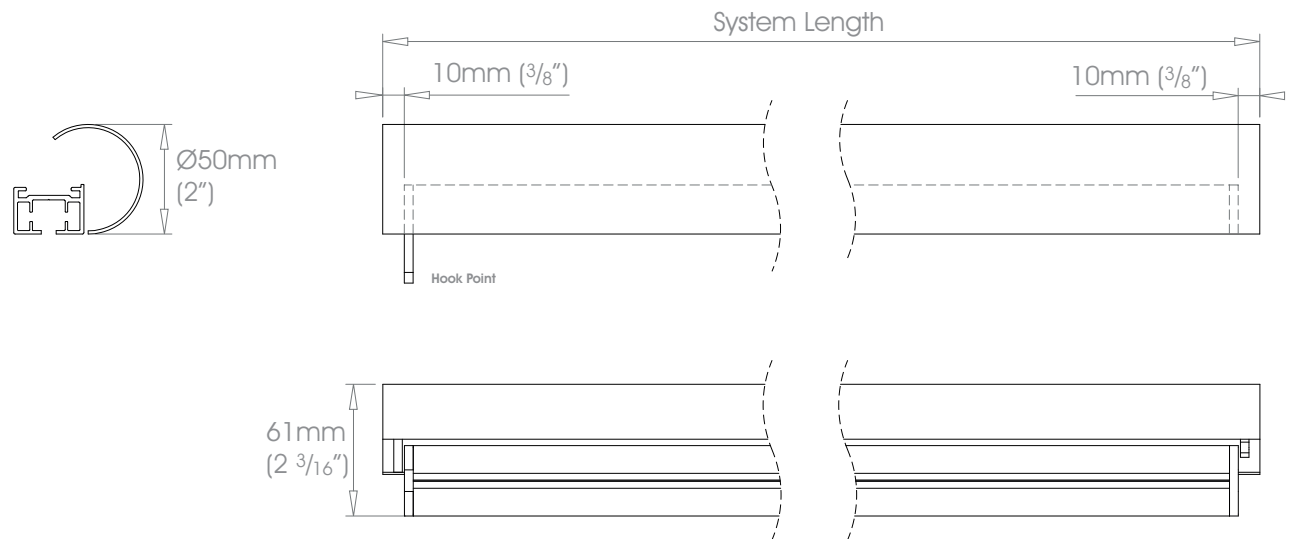

50mm (2") - Single Stack →