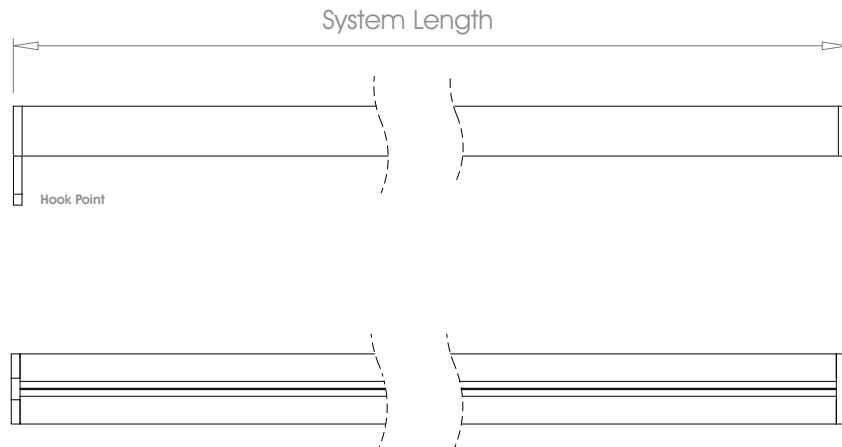

Gliding Options Glider • Wave® Glider • Roller • Wave® Roller