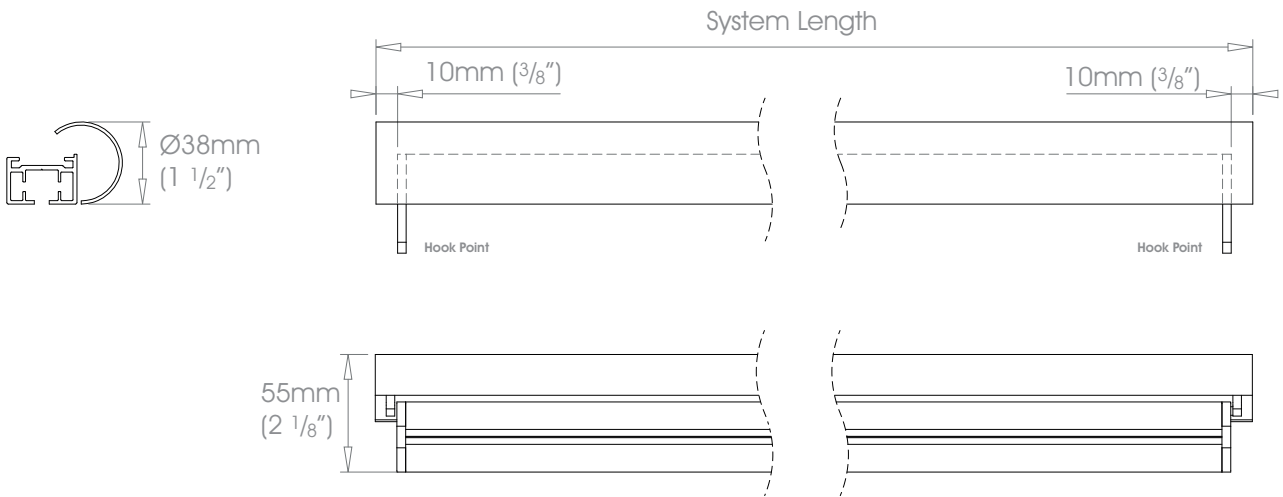

38mm (1 1/2") - Single Stack →

Gliding Options Roller • Ripple Roller • Ripplefold® Roller

⚠ Track will be finished in a complementary colour to match the cover pole. Please refer to the Specification Guide.

38mm (1 1/2") - Pair Stack →←

Gliding Options Glider • Wave® Glider • Roller • Wave® Roller

⚠ Track will be finished in a complementary colour to match the cover pole. Please refer to the Specification Guide.