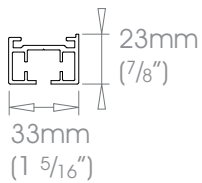

Pair Stack →←