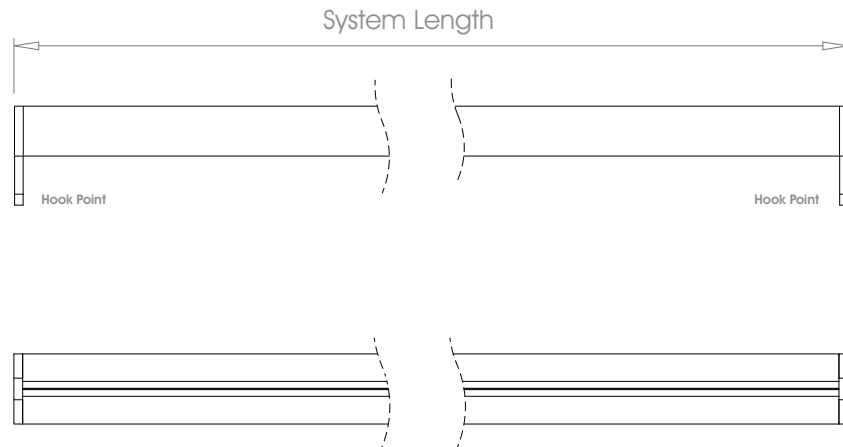

Gliding Options Glider • Wave® Glider • Roller • Wave® Roller