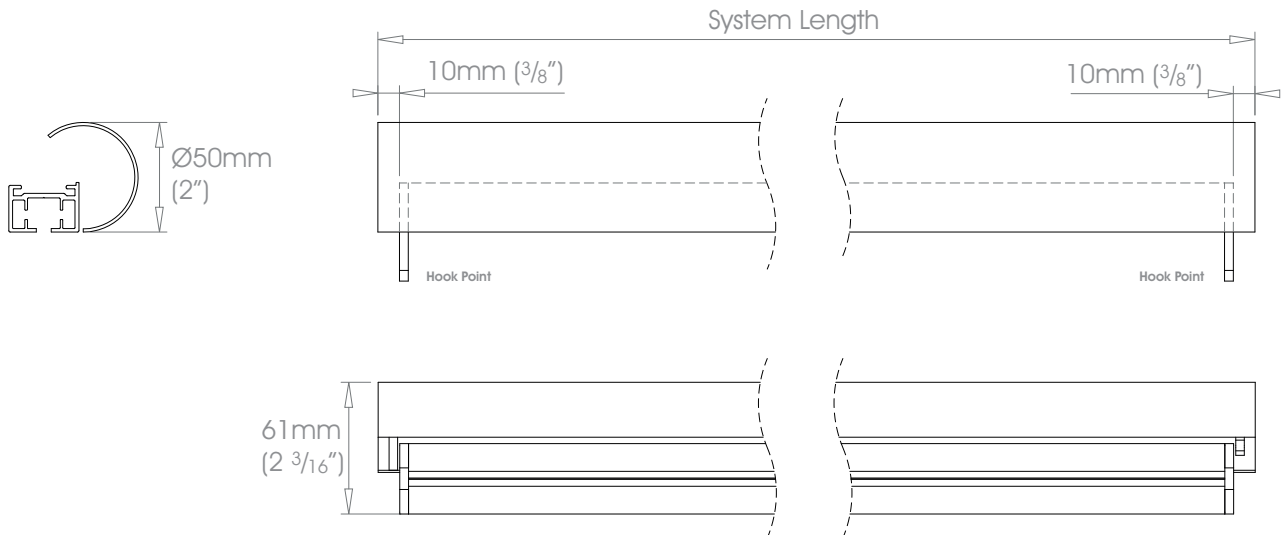

50mm (2") - Pair Stack →←

Gliding Options Glider • Wave® Glider • Roller • Wave® Roller