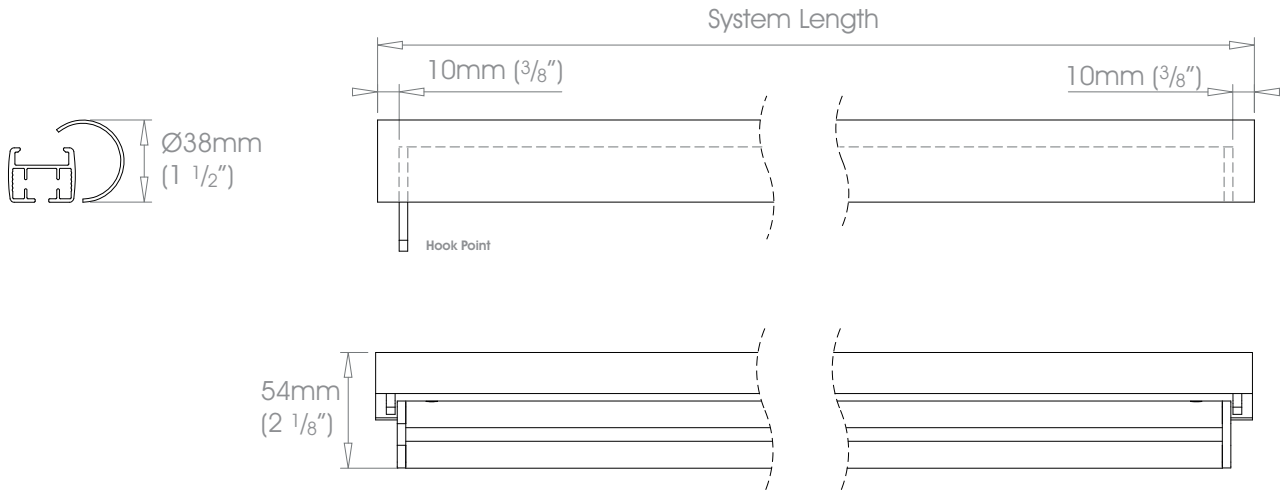

38mm (1 1/2") - Single Stack →

Gliding Options Roller • Ripple Roller • Ripplefold® Roller

⚠ Track will be finished in a complementary colour to match the cover pole. Please refer to the Specification Guide.

38mm (1 1/2") - Pair Stack →←

Gliding Options Glider • Wave® Glider • Roller • Wave® Roller

⚠ Track will be finished in a complementary colour to match the cover pole. Please refer to the Specification Guide.