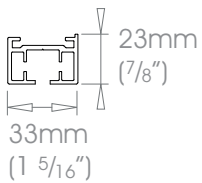

Single Stack →