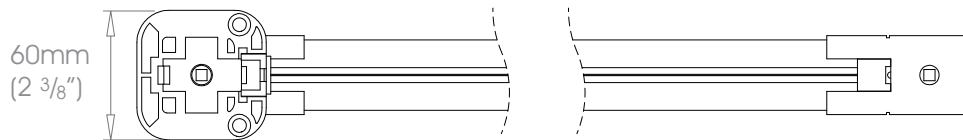

Left Hand Motor

Gliding Options Glider • Wave® Glider • Roller • Wave® Roller