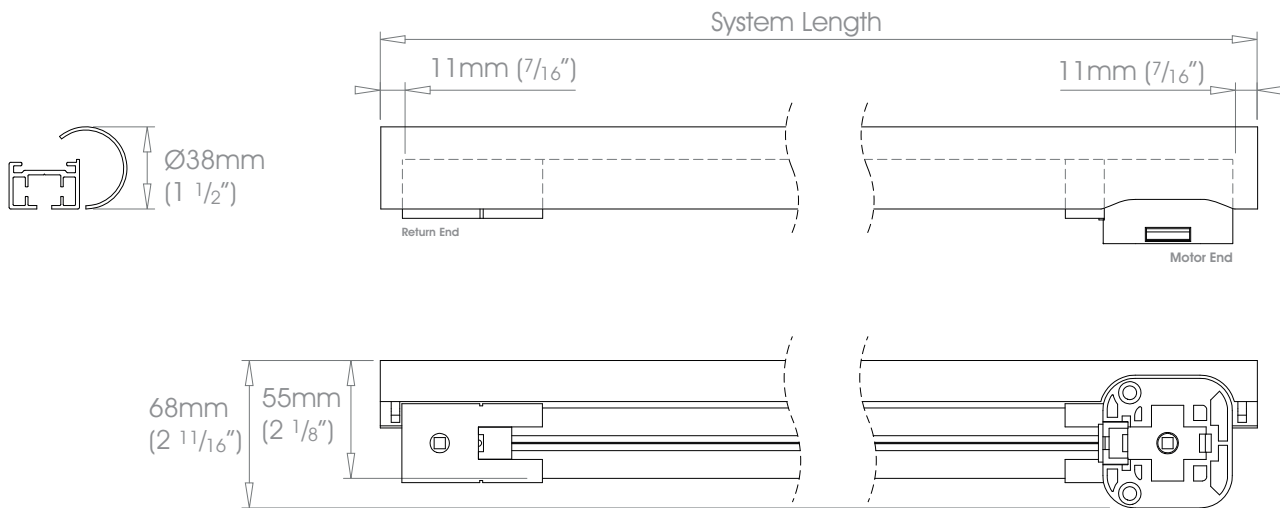

38mm (1 1/2") - Left Hand Motor

Gliding Options Glider • Wave® Glider • Roller • Wave® Roller

⚠ Track will be finished in a complementary colour to match the cover pole. Please refer to the Specification Guide.

38mm (1 1/2") - Right Hand Motor

Gliding Options Glider • Wave® Glider • Roller • Wave® Roller

⚠ Track will be finished in a complementary colour to match the cover pole. Please refer to the Specification Guide.