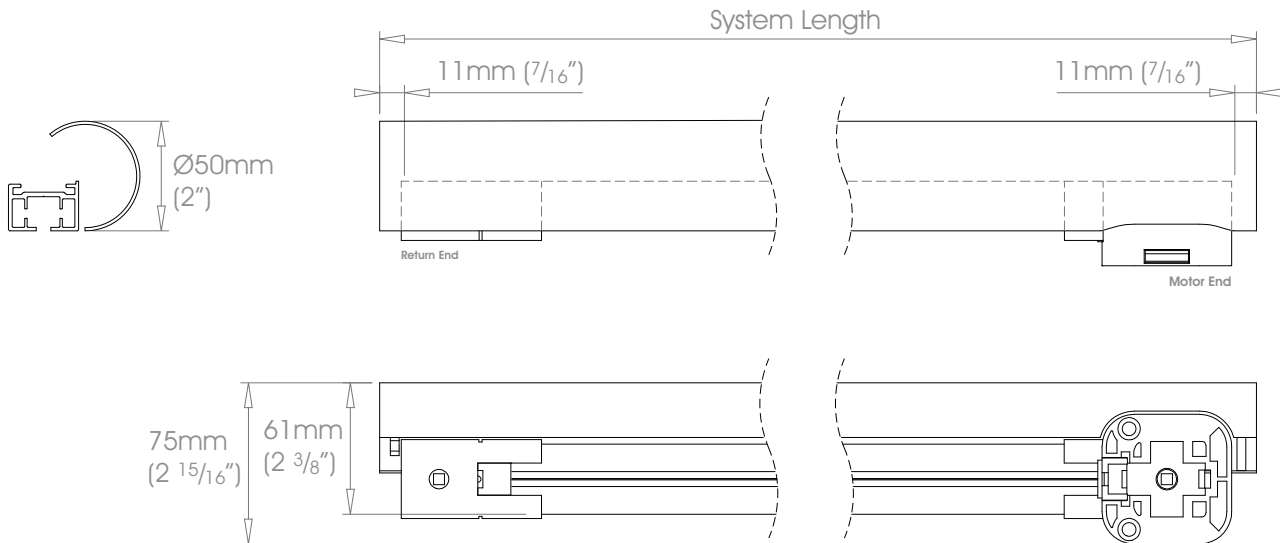

50mm (2") - Right Hand Motor

Gliding Options Glider • Wave® Glider • Roller • Wave® Roller