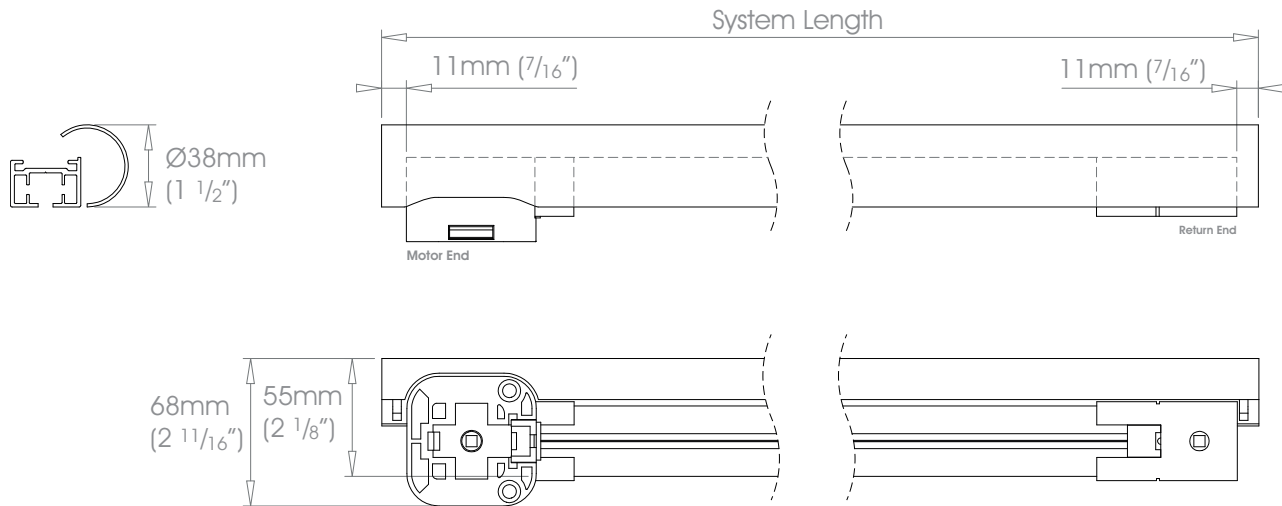

38mm (1 1/2") - Left Hand Motor

Gliding Options Glider • Wave® Glider • Roller • Wave® Roller

⚠ Track will be finished in a complementary colour to match the cover pole. Please refer to the Specification Guide.

38mm (1 1/2") - Right Hand Motor

Gliding Options Glider • Wave® Glider • Roller • Wave® Roller

⚠ Track will be finished in a complementary colour to match the cover pole. Please refer to the Specification Guide.