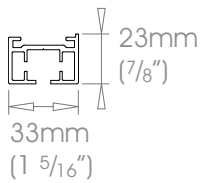

Left Hand Motor