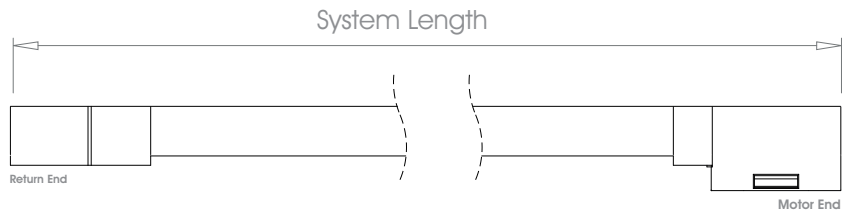

Right Hand Motor

Gliding Options Glider • Wave® Glider • Roller • Wave® Roller