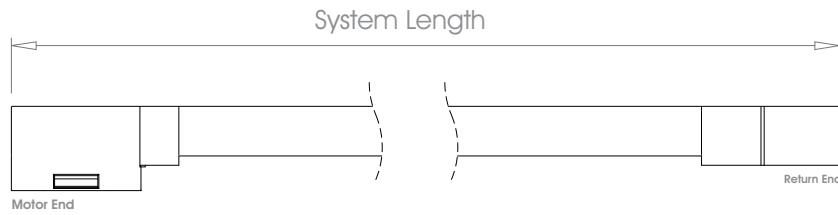

Left Hand Motor

Gliding Options Glider • Wave® Glider • Roller • Wave® Roller