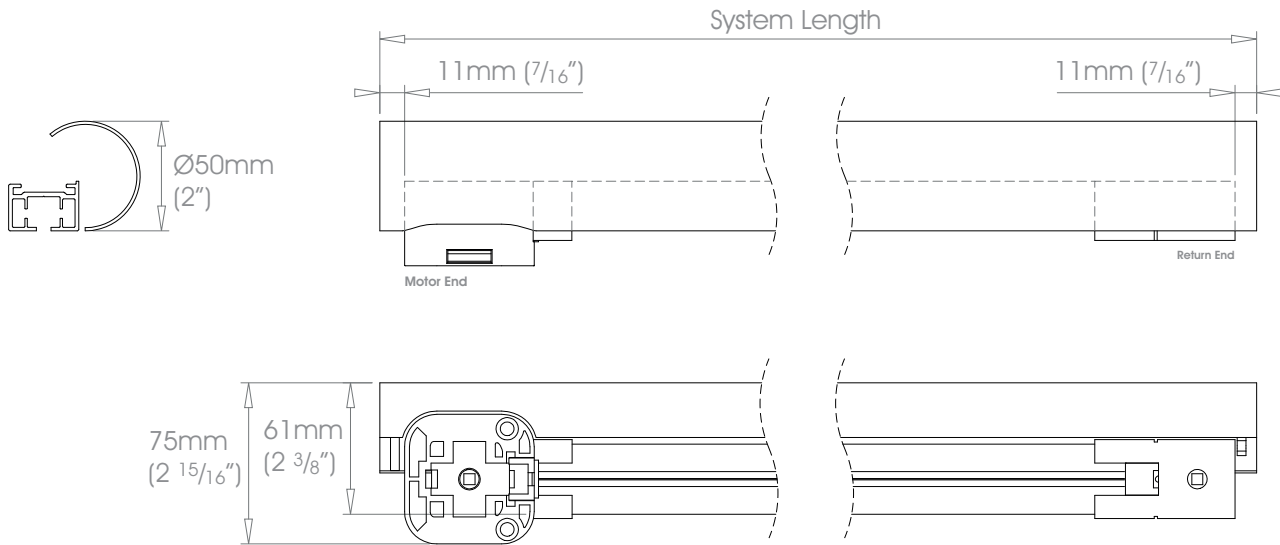

50mm (2") - Left Hand Motor