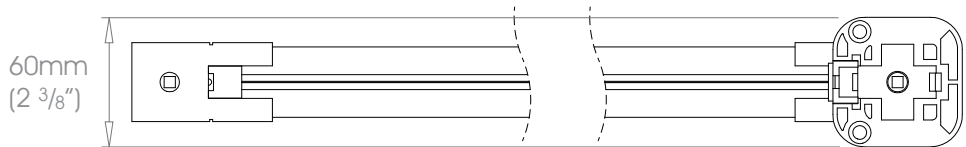

Right Hand Motor

Gliding Options Glider • Wave® Glider • Roller • Wave® Roller