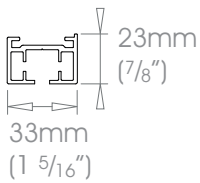

Right Hand Motor