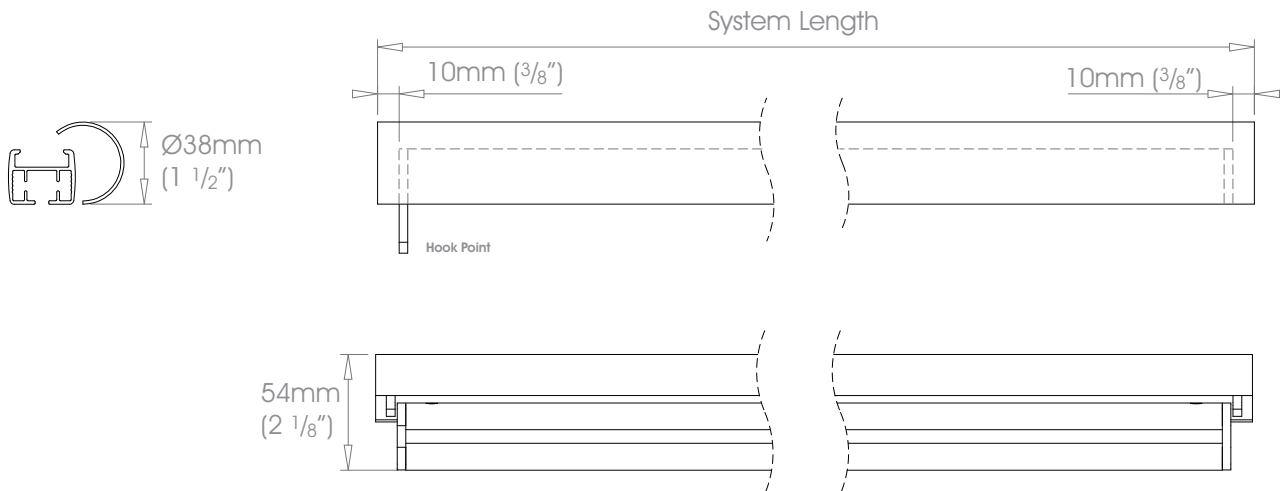

**38mm (1 1/2") - Single Stack →**

Gliding Options    Roller • Ripple Roller • Ripplefold® Roller

⚠ Track will be finished in a complementary colour to match the cover pole. Please refer to the Specification Guide.

**38mm (1 1/2") - Pair Stack →←**

Gliding Options    Roller • Ripple Roller • Ripplefold® Roller

⚠ Track will be finished in a complementary colour to match the cover pole. Please refer to the Specification Guide.