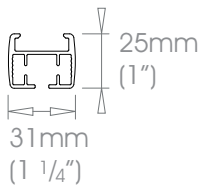

Single Stack →