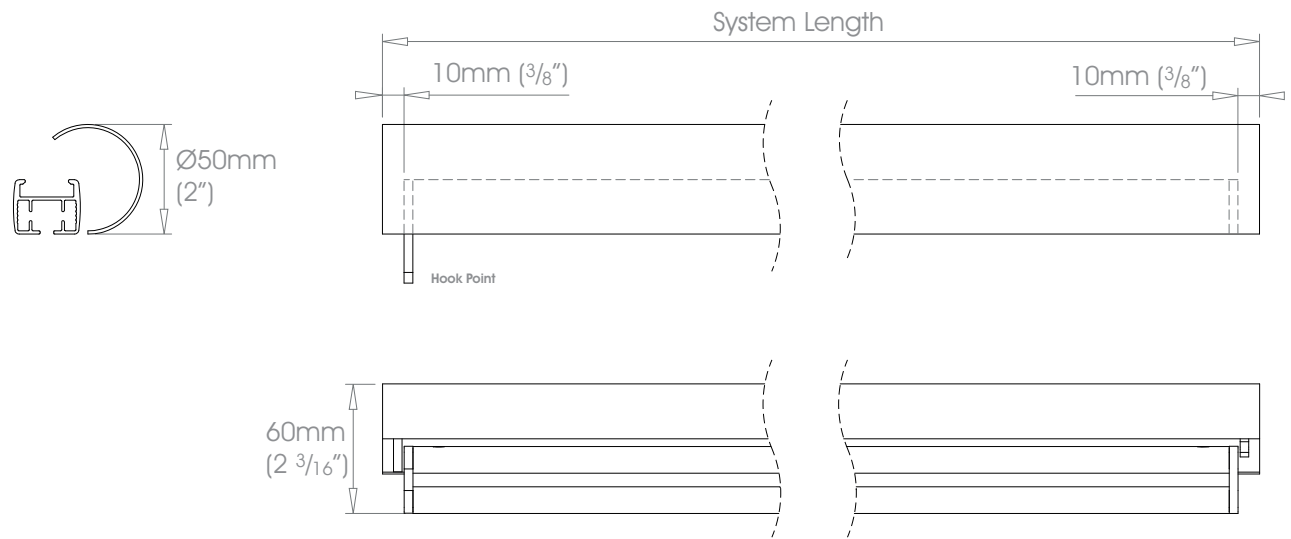

50mm (2") - Single Stack →

Gliding Options Roller • Ripple Roller • Ripplefold® Roller