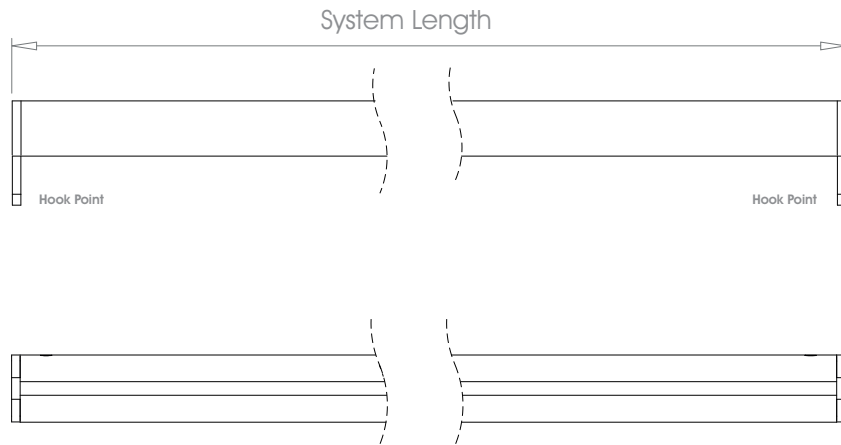

Gliding Options Roller • Ripple Roller • Ripplefold® Roller