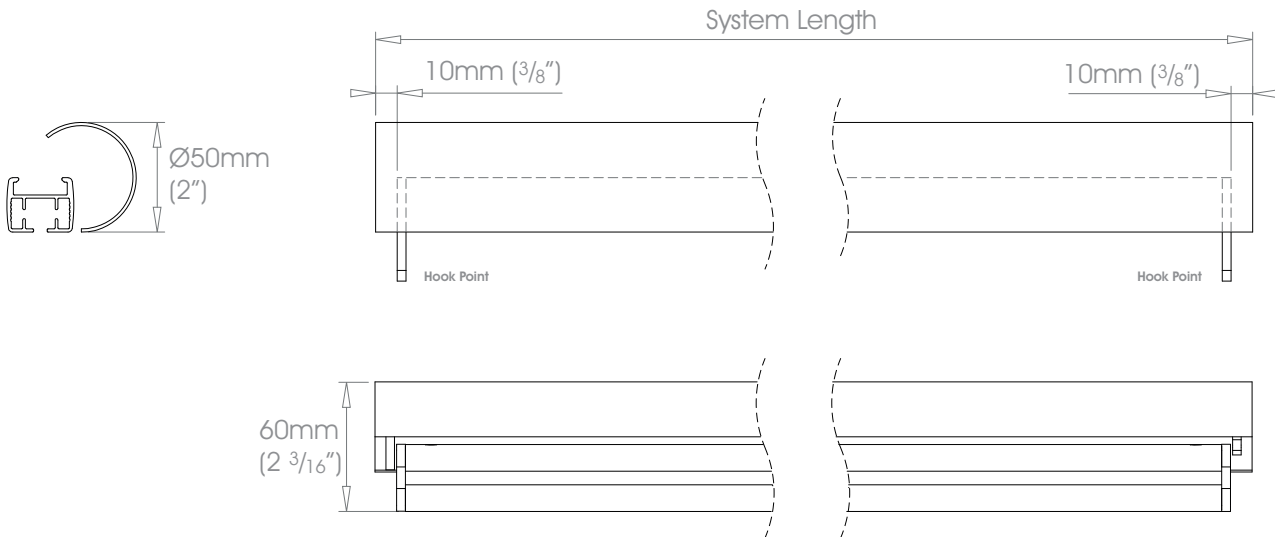

50mm (2") - Single Stack →

Gliding Options Roller • Ripple Roller • Ripplefold® Roller

⚠ Track will be finished in a complementary colour to match the cover pole. Please refer to the Specification Guide.

50mm (2") - Pair Stack →←

Gliding Options Roller • Ripple Roller • Ripplefold® Roller

**!** ONLY FOR USE AS REAR TRACK OPTION ON DOUBLE SYSTEMS. (EXCLUDING EDGE)  
 Track will be finished in a complementary colour to match the cover pole. Please refer to the Specification Guide.