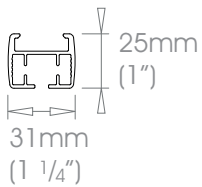

Pair Stack →←