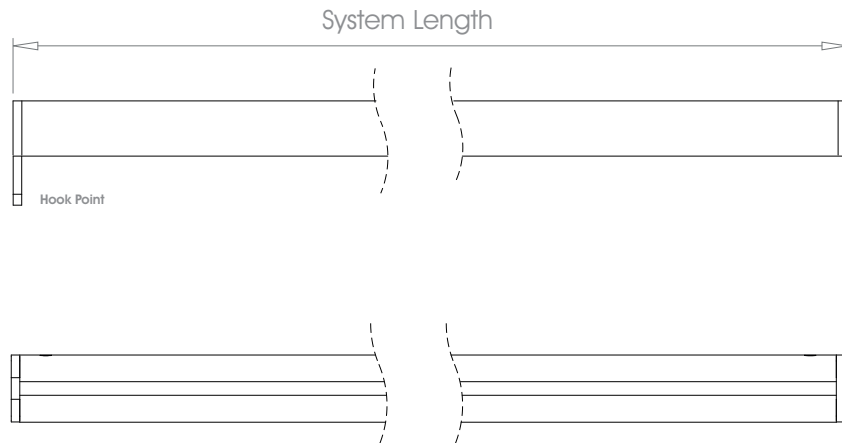

Gliding Options Roller • Ripple Roller • Ripplefold® Roller