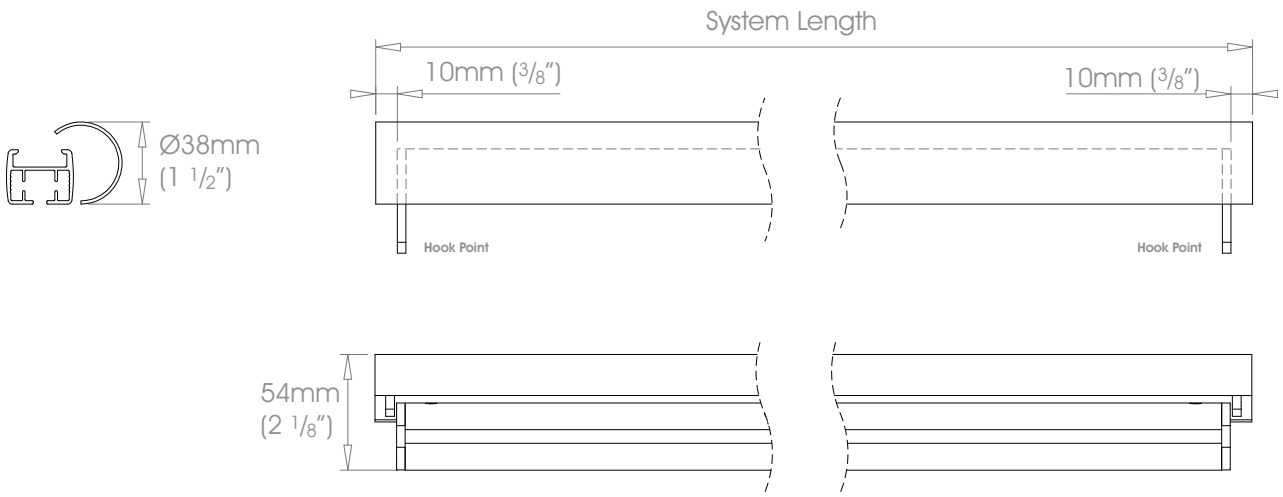

**38mm (1 1/2") - Single Stack →**

Gliding Options    Roller • Ripple Roller • Ripplefold® Roller

⚠ Track will be finished in a complementary colour to match the cover pole. Please refer to the Specification Guide.

**38mm (1 1/2") - Pair Stack →←**

Gliding Options    Roller • Ripple Roller • Ripplefold® Roller

⚠ Track will be finished in a complementary colour to match the cover pole. Please refer to the Specification Guide.